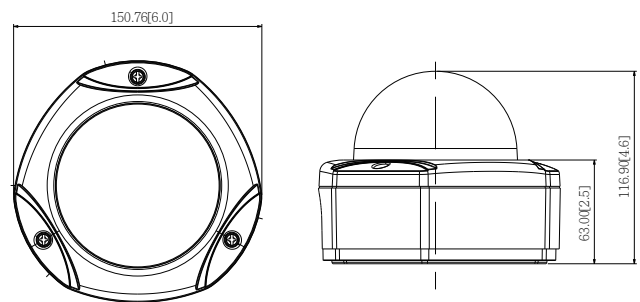

PHOTO INDICATION

- 1 Reset Button
- 2 MicroSDHC/MicroSDXC Card Slot
- 3 Ethernet Port

DIMENSION DIAGRAM

Unit: mm [inch]

ACCESSORY OPTIONS

Dome Cover		
PDCX-1101		4-inch, smoke, vandal proof

Popular Mounting Solutions	
Surface	Accessories not required
Wall	PMAX-0308
Pendant	PMAX-0101 + PMAX-0103
Corner	PMAX-0101 + PMAX-0305 + PMAX-0402
Pole	PMAX-0101 + PMAX-0305 + PMAX-0503
Flush	PMAX-1003
Gang Box	PMAX-0804

• Interface

Local Storage	MicroSDHC/MicroSDXC memory card slot (card not included)
---------------	--

• General

Power Source / Consumption	PoE Class 2 (IEEE802.3af) / 4.8 W (IR on)
Weight	975 g (2.15 lb)
Dimensions (Ø x H)	150.76 mm x 116.9 mm (6" x 4.6")
Environmental Casing	Weatherproof (IP66 rated); Vandal proof (IK10 rated); Transparent dome cover
Mount Type	Surface, Pendant, Wall, Corner, Pole, Flush, Gang box
Starting Temperature	-20°C ~ 50°C (-4°F ~ 122°F)
Operating Temperature	-40°C ~ 50°C (-40°F ~ 122°F)
Operating Humidity	10% ~ 85% RH
Approvals	CE (EN 55022 Class B, EN 55024), FCC (Part15 Subpart B Class B), IK10, IP66, NEMA 4X