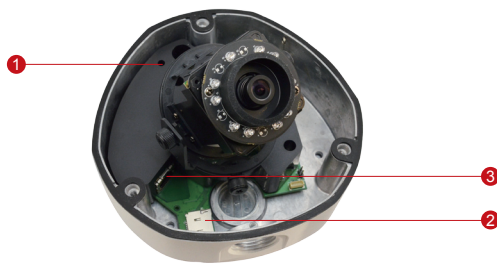

E81

1MP Outdoor Dome with D/N, IR, Basic WDR, Vari-focal Lens

- 1 Megapixel with 720p
- Day & Night with IR LED
- Vari-focal Lens with f2.8-12mm / F1.4
- Basic WDR (69 dB)
- 30 fps at 1280 x 720
- Weatherproof (IP66) and Vandal Proof (IK10)

PHOTO INDICATION

- 1 Reset Button
- 2 MicroSDHC/MicroSDXC Card Slot
- 3 Ethernet Port

DIMENSION DIAGRAM

Unit: mm [inch]

ACCESSORY OPTIONS

Dome Cover		
PDCX-1101		4-inch, smoke, vandal proof

Popular Mounting Solutions	
Surface	Accessories not required
Wall	PMAX-0308
Pendant	PMAX-0101 + PMAX-0103
Corner	PMAX-0101 + PMAX-0305 + PMAX-0402
Pole	PMAX-0101 + PMAX-0305 + PMAX-0503
Flush	PMAX-1003
Gang Box	PMAX-0804

* For more mounting solutions, please refer to Project Planner on www.acti.com

PRODUCT SPECIFICATION**E81****• Device**

Device Type	Outdoor Dome Camera
Image Sensor	Progressive Scan CMOS
Sensor Size	1/4"
Day / Night	Yes
Superior Low Light Sensitivity	No
Minimum Illumination	Color: 0.1 lux at F1.4 (30 IRE, 2400°K); B/W: 0 lux (IR LED on)
Color to B/W switch	ISP based switch, configurable
Mechanical IR Cut Filter	Yes
IR Sensitivity Range	700~1100nm
IR LED	IR LED x 15 (850nm)
IR Working Distance	15 m (0 lux, 30 IRE, Gain 255, Auto shutter mode)
Electronic Shutter	1/5 ~ 1/2,000 sec (manual mode); 1/5 ~ 1/10,000 sec (auto mode)

• Interface

Local Storage	MicroSDHC/MicroSDXC memory card slot (card not included)
---------------	--

• General

Power Source / Consumption	PoE Class 2 (IEEE802.3af) / 4.8 W (IR on)
Weight	975 g (2.15 lb)
Dimensions (Ø x H)	150.76 mm x 116.9 mm (6" x 4.6")
Environmental Casing	Weatherproof (IP66 rated); Vandal proof (IK10 rated); Transparent dome cover
Mount Type	Surface, Pendant, Wall, Corner, Pole, Flush, Gang box
Starting Temperature	-20°C ~ 50°C (-4°F ~ 122°F)
Operating Temperature	-40°C ~ 50°C (-40°F ~ 122°F)
Operating Humidity	10% ~ 85% RH
Approvals	CE (EN 55022 Class B, EN 55024), FCC (Part15 Subpart B Class B), IK10, IP66, NEMA 4X