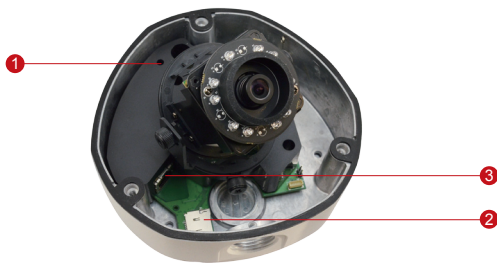

## 3MP Outdoor Dome with D/N, IR, Basic WDR, Vari-focal Lens

- 3 Megapixel with 1080p
- Day and night with IR LED
- Vari-focal Lens with f2.8~12mm / F1.4
- Basic WDR (69 dB)
- 30 fps at 1920 x 1080
- Weatherproof (IP66) and Vandal Proof (IK10)

### PHOTO INDICATION

- 1 Reset Button
- 2 MicroSDHC/MicroSDXC Card Slot
- 3 Ethernet Port

**• Lens**

Focal Length / Aperture	Vari-focal, f2.8 - 12 mm / F1.4
Iris	Fixed iris
Focus	Manual focus
Mount Type	Board mount
Horizontal Viewing Angle	70.5° - 28.2°
Viewing Angle Adjustment	Pan: 0° - 350°; Tilt: 17° - 163°; Rotate: 0° - 350°

**• Interface**

Local Storage	MicroSDHC/MicroSDXC memory card slot (card not included)
---------------	--

**• General**

Power Source / Consumption	PoE Class 2 (IEEE802.3af) / 4.8 W (IR on)
Weight	975 g (2.15 lb)
Dimensions (Ø x H)	150.76 mm x 116.9 mm (6" x 4.6")
Environmental Casing	Weatherproof (IP66 rated); Vandal proof (IK10 rated); Transparent dome cover
Mount Type	Surface, Pendant, Wall, Corner, Pole, Flush, Gang box
Starting Temperature	-20°C ~ 50°C (-4°F ~ 122°F)
Operating Temperature	-40°C ~ 50°C (-40°F ~ 122°F)
Operating Humidity	10% ~ 85% RH
Approvals	CE (EN 55022 Class B, EN 55024), FCC (Part15 Subpart B Class B), IK10, IP66, NEMA 4X