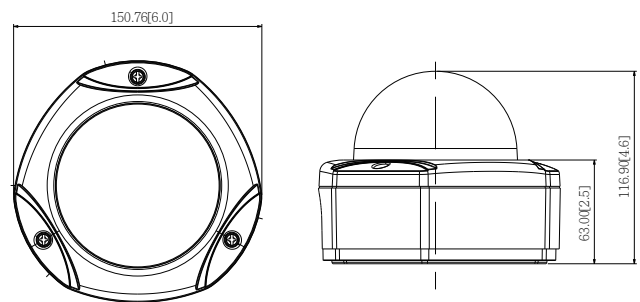

### DIMENSION DIAGRAM

Unit: mm [inch]

**• Interface**

Local Storage	MicroSDHC/MicroSDXC memory card slot (card not included)
---------------	--

**• General**

Power Source / Consumption	PoE Class 2 (IEEE802.3af) / 4.8 W (IR on)
Weight	975 g (2.15 lb)
Dimensions (Ø x H)	150.76 mm x 116.9 mm (6" x 4.6")
Environmental Casing	Weatherproof (IP66 rated); Vandal proof (IK10 rated); Transparent dome cover
Mount Type	Surface, Pendant, Wall, Corner, Pole, Flush, Gang box
Starting Temperature	-20°C ~ 50°C (-4°F ~ 122°F)
Operating Temperature	-40°C ~ 50°C (-40°F ~ 122°F)
Operating Humidity	10% ~ 85% RH
Approvals	CE (EN 55022 Class B, EN 55024), FCC (Part15 Subpart B Class B), IK10, IP66, NEMA 4X