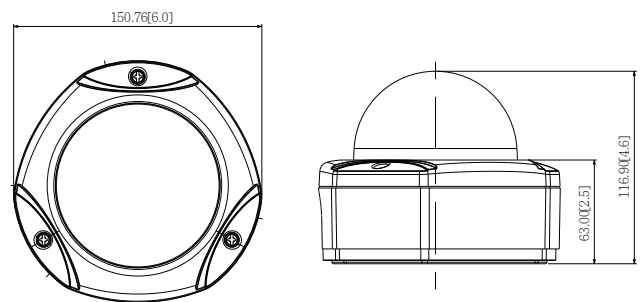

E83

5MP Outdoor Dome with D/N, IR, Basic WDR, Vari-focal Lens

- 5 Megapixel with 1080p
- Day and night with IR LED
- Vari-focal Lens with f2.8~12mm / F1.4
- Basic WDR (69 dB)
- 30 fps at 1920 x 1080
- Weatherproof (IP66) and Vandal Proof (IK10)

PHOTO INDICATION

- 1 Reset Button
- 2 MicroSDHC/MicroSDXC Card Slot
- 3 Ethernet Port

DIMENSION DIAGRAM

Unit: mm [inch]

ACCESSORY OPTIONS

Dome Cover		
PDCX-1101		4-inch, smoke, vandal proof

Popular Mounting Solutions	
Surface	Accessories not required
Wall	PMAX-0308 
Pendant	PMAX-0101 + PMAX-0103 
Corner	PMAX-0101 + PMAX-0305 + PMAX-0402 
Pole	PMAX-0101 + PMAX-0305 + PMAX-0503 
Flush	PMAX-1003 
Gang Box	PMAX-0804 

• Interface

Local Storage	MicroSDHC/MicroSDXC memory card slot (card not included)
---------------	--

• General

Power Source / Consumption	PoE Class 2 (IEEE802.3af) / 4.8 W (IR on)
Weight	975 g (2.15 lb)
Dimensions (Ø x H)	150.76 mm x 116.9 mm (6" x 4.6")
Environmental Casing	Weatherproof (IP66 rated); Vandal proof(IK10 rated); Transparent dome cover
Mount Type	Surface, Pendant, Wall, Corner, Pole, Flush, Gang box
Starting Temperature	-20°C ~ 50°C (-4°F ~ 122°F)
Operating Temperature	-40°C ~ 50°C (-40°F ~ 122°F)
Operating Humidity	10% ~ 85% RH
Approvals	CE (EN 55022 Class B, EN 55024), FCC (Part15 Subpart B Class B), IK10, IP66, NEMA 4X