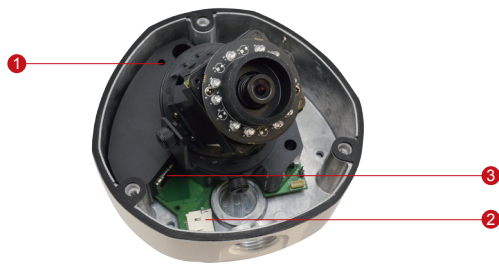

E83

5MP Outdoor Dome with D/N, IR, Basic WDR, Vari-focal Lens

- 5 Megapixel with 1080p
- Day and night with IR LED
- Vari-focal Lens with f2.8~12mm / F1.4
- Basic WDR (69 dB)
- 30 fps at 1920 x 1080
- Weatherproof (IP66) and Vandal Proof (IK10)

PHOTO INDICATION

- 1 Reset Button
- 2 MicroSDHC/MicroSDXC Card Slot
- 3 Ethernet Port

DIMENSION DIAGRAM

Unit: mm [inch]

ACCESSORY OPTIONS

Dome Cover		
PDCX-1101		4-inch, smoke, vandal proof

Popular Mounting Solutions	
Surface	Accessories not required
Wall	PMAX-0308 
Pendant	PMAX-0101 + PMAX-0103 
Corner	PMAX-0101 + PMAX-0305 + PMAX-0402 
Pole	PMAX-0101 + PMAX-0305 + PMAX-0503 
Flush	PMAX-1003 
Gang Box	PMAX-0804 

* For more mounting solutions, please refer to Project Planner on www.acti.com

PRODUCT SPECIFICATION**E83****• Device**

Device Type	Outdoor Dome Camera
Image Sensor	Progressive Scan CMOS
Sensor Size	1/3.2"
Day / Night	Yes
Superior Low Light Sensitivity	No
Minimum Illumination	Color: 0.1 lux at F1.4 (30 IRE, 2400°K); B/W: 0 lux (IR LED on)
Color to B/W switch	ISP based switch, configurable
Mechanical IR Cut Filter	Yes
IR Sensitivity Range	700~1100nm
IR LED	IR LED x 15 (850nm)
IR Working Distance	15 m (0 lux, 30 IRE, Gain 255, Auto shutter mode)
Electronic Shutter	1/5 ~ 1/2,000 sec (manual mode); 1/5 ~ 1/10,000 sec (auto mode)

• Interface

Local Storage	MicroSDHC/MicroSDXC memory card slot (card not included)
---------------	--

• General

Power Source / Consumption	PoE Class 2 (IEEE802.3af) / 4.8 W (IR on)
Weight	975 g (2.15 lb)
Dimensions (Ø x H)	150.76 mm x 116.9 mm (6" x 4.6")
Environmental Casing	Weatherproof (IP66 rated); Vandal proof(IK10 rated); Transparent dome cover
Mount Type	Surface, Pendant, Wall, Corner, Pole, Flush, Gang box
Starting Temperature	-20°C ~ 50°C (-4°F ~ 122°F)
Operating Temperature	-40°C ~ 50°C (-40°F ~ 122°F)
Operating Humidity	10% ~ 85% RH
Approvals	CE (EN 55022 Class B, EN 55024), FCC (Part15 Subpart B Class B), IK10, IP66, NEMA 4X