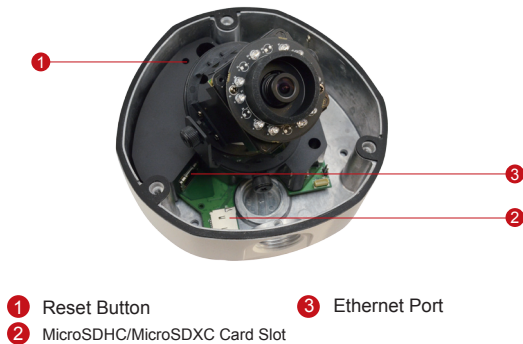

E84

2MP Outdoor Dome with D/N, IR, Basic WDR, SLLS, Vari-focal Lens

- 2 Megapixel with 1080p
- Day & Night with Superior Low Light Sensitivity and IR LED
- Vari-focal Lens with f2.8~12mm / F1.4
- Basic WDR (72 dB)
- 30 fps at 1920 x 1080
- Weatherproof (IP66) and Vandal Proof (IK10)

PHOTO INDICATION

DIMENSION DIAGRAM

Unit: mm [inch]

ACCESSORY OPTIONS

Dome Cover		
PDCX-1101		4-inch, smoke, vandal proof

Popular Mounting Solutions	
Surface	Accessories not required
Wall	PMAX-0308
Pendant	PMAX-0101 + PMAX-0103
Corner	PMAX-0101 + PMAX-0305 + PMAX-0402
Pole	PMAX-0101 + PMAX-0305 + PMAX-0503
Flush	PMAX-1003
Gang Box	PMAX-0804

* For more mounting solutions, please refer to Project Planner on www.acti.com

PRODUCT SPECIFICATION**E84****• Device**

Device Type	Outdoor Dome Camera
Image Sensor	Progressive Scan CMOS
Sensor Size	1/2.8"
Day / Night	Yes
Superior Low Light Sensitivity	Yes
Minimum Illumination	Color: 0.1 lux at F1.4 (30 IRE, 2400°K); B/W: 0 lux (IR LED on)
Color to B/W switch	ISP based switch, configurable
Mechanical IR Cut Filter	Yes
IR Sensitivity Range	700~1100nm
IR LED	IR LED x 15 (850nm)
IR Working Distance	15 m (0 lux, 30 IRE, Gain 255, Auto shutter mode)
Electronic Shutter	1/5 ~ 1/2,000 sec (manual mode); 1/5 ~ 1/10,000 sec (auto mode)

• Interface

Local Storage	MicroSDHC/MicroSDXC memory card slot (card not included)
---------------	--

• General

Power Source / Consumption	PoE Class 2 (IEEE802.3af) / 4.95 W (IR on)
Weight	1015 g (2.24 lb)
Dimensions (Ø x H)	150.76 mm x 116.9 mm (6" x 4.6")
Environmental Casing	Weatherproof (IP66 rated); Vandal proof (IK10 rated); Transparent dome cover
Mount Type	Surface, Pendant, Wall, Corner, Pole, Flush, Gang box
Starting Temperature	-20°C ~ 50°C (-4°F ~ 122°F)
Operating Temperature	-40°C ~ 50°C (-40°F ~ 122°F)
Operating Humidity	10% ~ 85% RH
Approvals	CE (EN 55022 Class B, EN 55024), FCC (Part15 Subpart B Class B), IK10, IP66, NEMA 4X