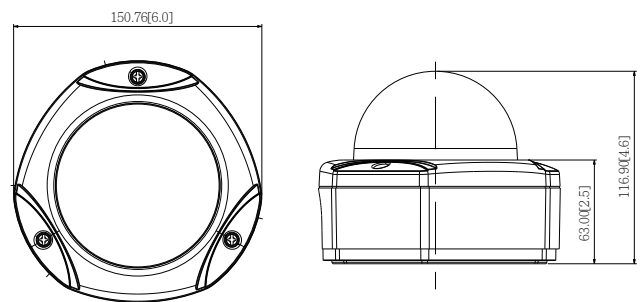

PHOTO INDICATION

DIMENSION DIAGRAM

Unit: mm [inch]

ACCESSORY OPTIONS

Dome Cover		
PDCX-1101		4-inch, smoke, vandal proof

Popular Mounting Solutions	
Surface	Accessories not required
Wall	PMAX-0308
Pendant	PMAX-0101 + PMAX-0103
Corner	PMAX-0101 + PMAX-0305 + PMAX-0402
Pole	PMAX-0101 + PMAX-0305 + PMAX-0503
Flush	PMAX-1003
Gang Box	PMAX-0804

* For more mounting solutions, please refer to Project Planner on www.acti.com

PRODUCT SPECIFICATION**E84****• Device**

Device Type	Outdoor Dome Camera
Image Sensor	Progressive Scan CMOS
Sensor Size	1/2.8"
Day / Night	Yes
Superior Low Light Sensitivity	Yes
Minimum Illumination	Color: 0.1 lux at F1.4 (30 IRE, 2400°K); B/W: 0 lux (IR LED on)
Color to B/W switch	ISP based switch, configurable
Mechanical IR Cut Filter	Yes
IR Sensitivity Range	700~1100nm
IR LED	IR LED x 15 (850nm)
IR Working Distance	15 m (0 lux, 30 IRE, Gain 255, Auto shutter mode)
Electronic Shutter	1/5 ~ 1/2,000 sec (manual mode); 1/5 ~ 1/10,000 sec (auto mode)

• Interface

Local Storage	MicroSDHC/MicroSDXC memory card slot (card not included)
---------------	--

• General

Power Source / Consumption	PoE Class 2 (IEEE802.3af) / 4.95 W (IR on)
Weight	1015 g (2.24 lb)
Dimensions (Ø x H)	150.76 mm x 116.9 mm (6" x 4.6")
Environmental Casing	Weatherproof (IP66 rated); Vandal proof (IK10 rated); Transparent dome cover
Mount Type	Surface, Pendant, Wall, Corner, Pole, Flush, Gang box
Starting Temperature	-20°C ~ 50°C (-4°F ~ 122°F)
Operating Temperature	-40°C ~ 50°C (-40°F ~ 122°F)
Operating Humidity	10% ~ 85% RH
Approvals	CE (EN 55022 Class B, EN 55024), FCC (Part15 Subpart B Class B), IK10, IP66, NEMA 4X