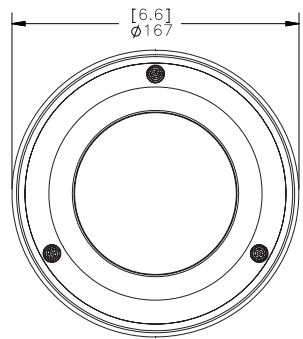

Outline Dimensions

[X.X]	INCHES
X	MM