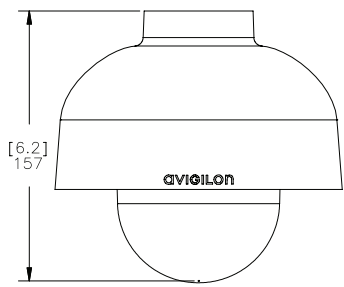

Outline Dimensions

[X.X]	INCHES
X	MM