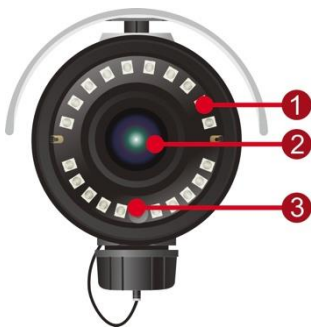

Photo Indication & Dimension Diagram