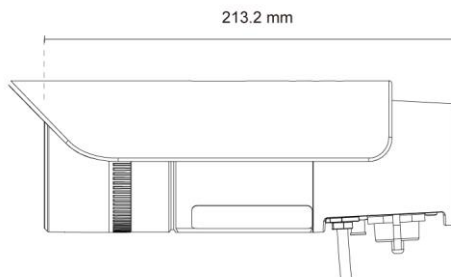

Photo Indication & Dimension Diagram

- 1 IR LED (20pcs)
- 2 Lens
- 3 Light Sensor
- 4 RJ45 Connector 1 (For Ethernet, 802.3at and 802.3af PoE)
- 5 RJ45 Connector 2 (For Audio in/out, RS485, DI/DO)

Camera	
<b>Models</b>	<b>OB-500Ap V6</b>
<b>Hardware System</b>	Flash: 32MB RAM: 256MB DDR
<b>Image Sensor</b>	Sensor Type : 1/2.5" CMOS Sensor Sensor Resolution : 5M (2592 x 1944)
<b>Lens</b>	Lens Type: Motorized P-IRIS: F1.4 Focal Length: f=3.3~10.5mm View Angle: (H°/V°/D°) (H)86°~33°/(V)64°~25°/(D)112°~41°
<b>Local Storage</b>	Built-in Micro SD/SDHC/SDXC Max.64G Memory Card Slot
<b>Day &amp; Night ICR</b>	Triggered by Light sensor, Scheduling, Digital Input
<b>Minimum Illumination</b>	0 Lux(IR On, B/W) 0.01 Lux(B/W) 0.02 Lux(Color)
<b>IR Illuminators</b>	Built -In IR Illuminators, 60m (Visible distance) 25m (Detail distance) IR LED: 20 pcs
Video	
<b>Compression Streaming</b>	H.264 / MPEG4 / MJPEG Simultaneous multiple streams
<b>Video Setting</b>	<b>i-Mode Scene Management:</b> Smart Auto/ Indoor 60Hz/ Indoor 50Hz/ Outdoor / Car License Plate / Schedule/ Digital Input / Entrance & Elevator / Always  <b>i-Mode Profile Setting:</b> Auto Exposure Control/Gain/ White Balance Control Manual Exposure Control: 1/32000~1s Manual Gain Control: 1 ~ 48
<b>Image Resolution</b>	5M : (2592 x 1944) ● 13fps 3M : (2048 x 1536) ● 20fps 2M : (1920 x 1080) ● 30fps
<b>WDR</b>	60dB
Events and Alarm Management	
<b>Events</b>	Motion Detection/ Schedule/ Audio Detection/ Digital Input/ Temperature Alarm/ Auto IR Focus for Day & Night
<b>Alarm</b>	Stream/Snapshot to FTP/Email/Samba/SD-Card HTTP/Email Notification/ Digital Output