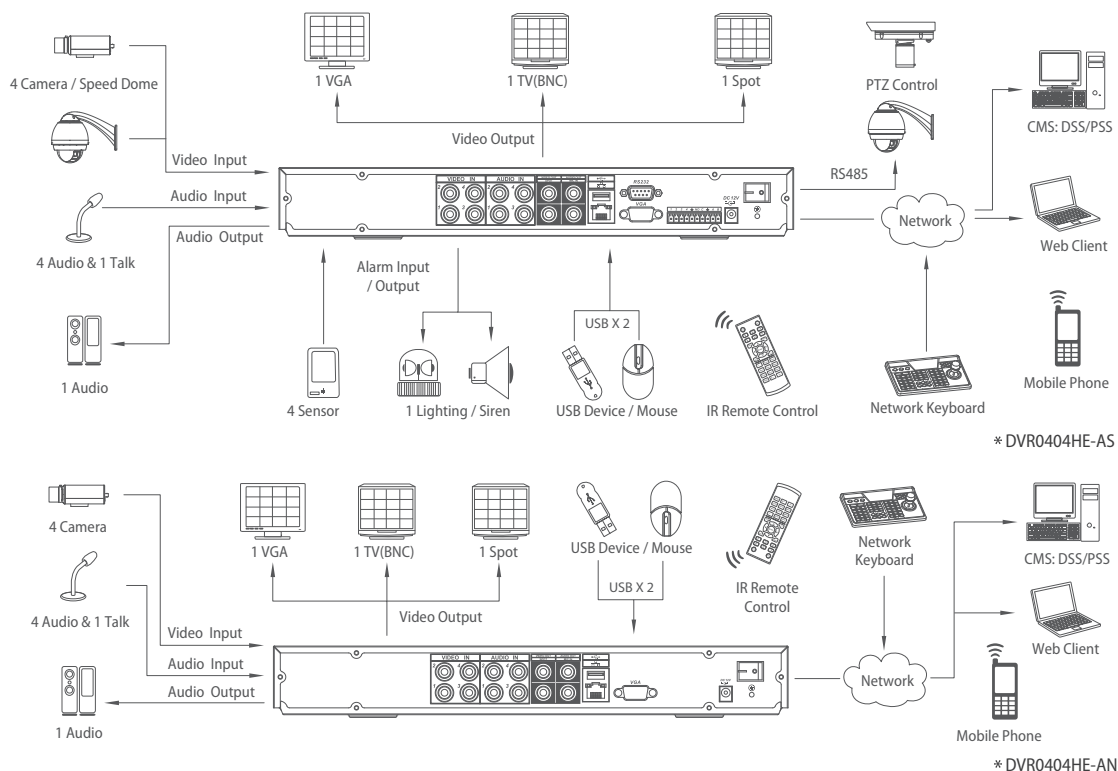

System Connection