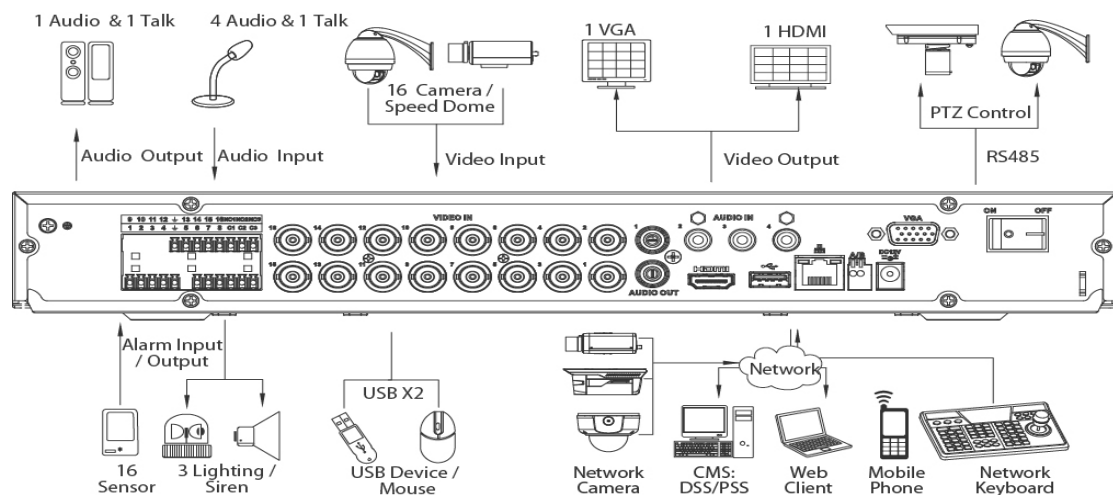

DH-HCVR5204/5208/5216A-S3

	zoom	
Backup Mode	USB Device/Internal SATA burner/Network	
Network		
Ethernet	RJ-45 port (10/100M)	RJ-45 port (10/100M/1000M)
Network Functions	HTTP, IPv4/IPv6, TCP/IP, UPNP, RTSP, UDP, SMTP, NTP, DHCP, DNS, PPPOE, DDNS, FTP, IP Filter, SNMP, P2P	
Max. User Access	128 users	
Smart Phone	iPhone, iPad, Android, Windows Phone	
Storage		
Internal HDD	2 SATA ports, up to 12TB	
Auxiliary Interface		
USB Interface	2 ports(1 Rear), USB2.0	2 ports (1 Rear USB3.0, 1 Front USB2.0)
RS485	1 port, For PTZ control	
General		
Power Supply	DC12V/4A	
Power Consumption	15W(without HDD)	
Working Environment	-10°C ~+55°C / 10%~90%RH / 86~106kpa	
Dimension(W×D×H)	1U, 375mm×285mm×55mm	
Weight	2.35KG(without HDD)	

System Connection

*Takes HCVR5216A-S3 as an example

Dahua Technology Co., Ltd.

1199' BinAn Road, Binjiang District, Hangzhou, China
Tel: +86-571-87688883
Fax: +86-571-87688815
Email: overseas@dahuatech.com
www.dahuatech.com

*Design and specifications are subject to change without notice.