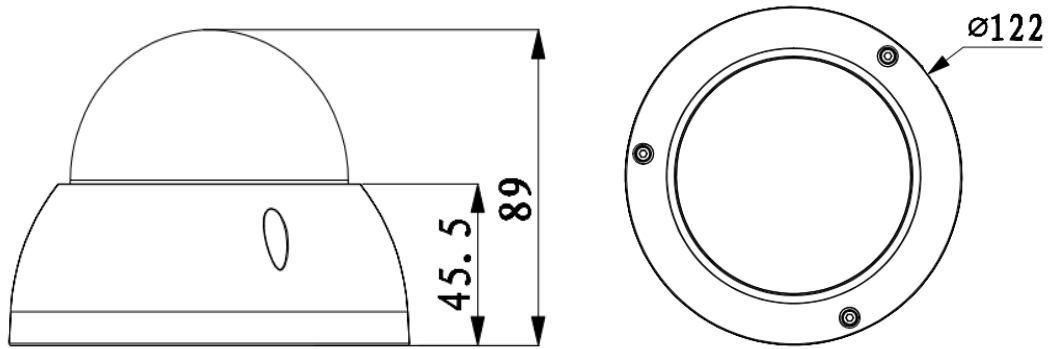

DH-IPC-HDBW2100R-Z/VF

Dimensions (mm)

Dahua Technology Co., Ltd.

1199 BinAn Road, Binjiang District, Hangzhou, China

Tel: +86-571-87688883

Fax: +86-571-87688815

Email: overseas@dahuatech.com

www.dahuasecurity.com

*Design and specifications are subject to change without notice.

© 2014 Dahua Technology Co., Ltd.