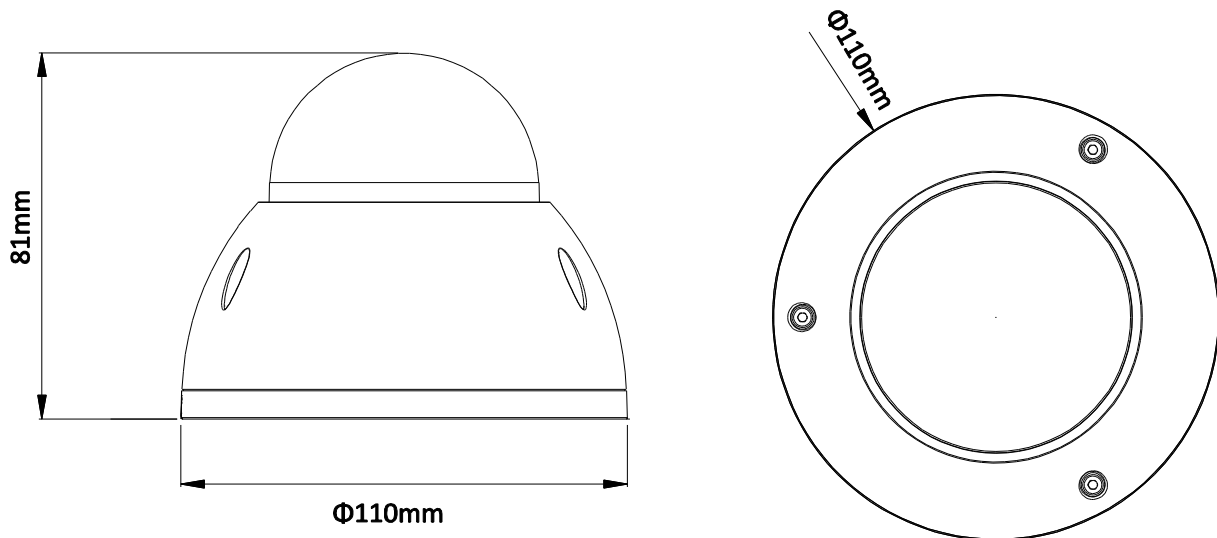

DH-IPC-HDBW4300E

Smart Phone	iPhone, iPad, Android, Windows Phone
Auxiliary Interface	
Memory Slot	N/A
RS485	N/A
Alarm	1/1 channel In/Out (optional)
PIR Sensor Range	N/A
General	
Power Supply	DC12V, PoE (802.3af)
Power Consumption	Max 4W
Working Environment	-20°C~+60°C, Less than 95% RH
Ingress Protection	IP66
Vandal Resistance	IK10
Dimensions	Φ110mm×81mm
Weight	0.29kg

Dimensions (mm)

Dahua Technology Co., Ltd.

1199 BinAn Road, Binjiang District, Hangzhou, China

Tel: +86-571-87688883

Fax: +86-571-87688815

Email:overseas@dahuatech.com

www.dahuatech.com

*Design and specifications are subject to change without notice.

© 2014 Dahua Technology Co., Ltd.