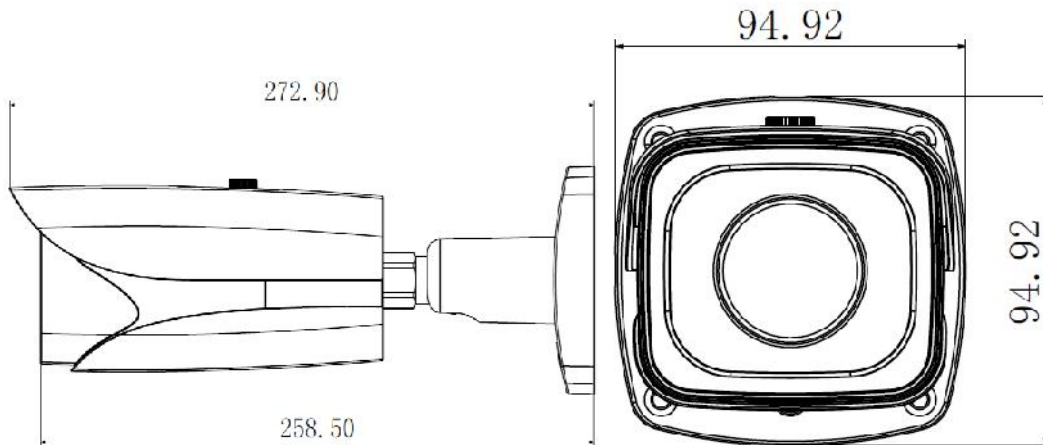

## Technical Specifications

<b>Model</b>		<b>DH-IPC-HFW5221E-Z</b>
<b>Camera</b>		
Image Sensor	1/2.7" 2Megapixel progressive scan CMOS	
Effective Pixels	1920(H) x 1080(V)	
Scanning System	Progressive	
Electronic Shutter Speed	Auto/Manual, 1/3(4)~1/100000s	
Min. Illumination	0.01Lux/F1.4(Color); 0Lux/F1.4(IR on)	
S/N Ratio	More than 50dB	
Video Output	1 port	
<b>Camera Features</b>		
Max. IR LEDs Length	50m	
Day/Night	Auto(ICR) / Color / B/W	
Backlight Compensation	BLC / HLC /WDR(120dB)	
White Balance	Auto/Sunny/Night/Outdoor/Customized	
Gain Control	Auto/Manual	
Noise Reduction	3D	
Privacy Masking	Up to 4 areas	
<b>Lens</b>		
Focal Length	2.7mm~12mm	
Max Aperture	F1.4	
Focus Control	Motorized	
Angle of View	H: 99°~34°	
Lens Type	Motorized/ Auto Iris(DC)	
Mount Type	Board-in Type	
<b>Video</b>		
Compression	H.264/H.264H/H.264B/MJPEG	
Resolution	1080P(1920x1080)/1.3M(1280x960)/720P(1280x720)/D1(704x576 /704x480)/CIF(352x288/352x240)	
Frame Rate	Main Stream	1080P/720P(1 ~ 25/30fps)
	Sub Stream	D1/CIF(1 ~ 25/30fps)
	Third Stream	720P(1 ~ 13/4fps)
Bit Rate	H.264: 32K bps~ 10Mbps	
<b>Audio</b>		
Compression	G.711a/ G.711u/ AAC	
Interface	1/1 channel In/Out	
<b>Smart Function</b>		
Smart detection	Tripwire	
	Intrusion	
	Abandoned/Missing	
	Scene Change	
	Audio detect	

## Dimensions (mm)