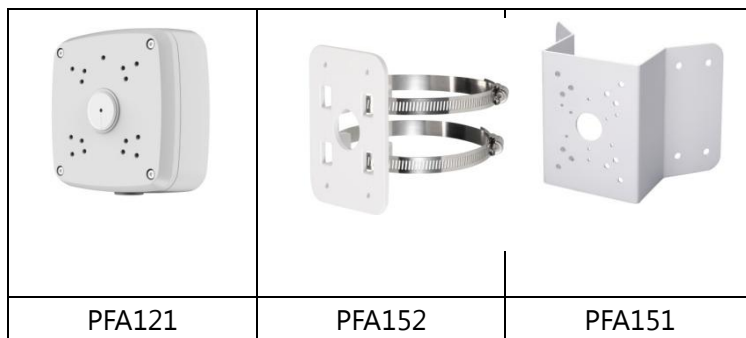

Accessory (optional)

Dahua Technology Co., Ltd.

1199 BinAn Road, Binjiang District, Hangzhou, China

Tel: +86-0571-87688883

Fax: +86-0571-87688815

Email:overseas@dahuatech.com

www.dahuatech.com

*Design and specifications are subject to change without notice.

© 2014 Dahua Technology Co., Ltd.