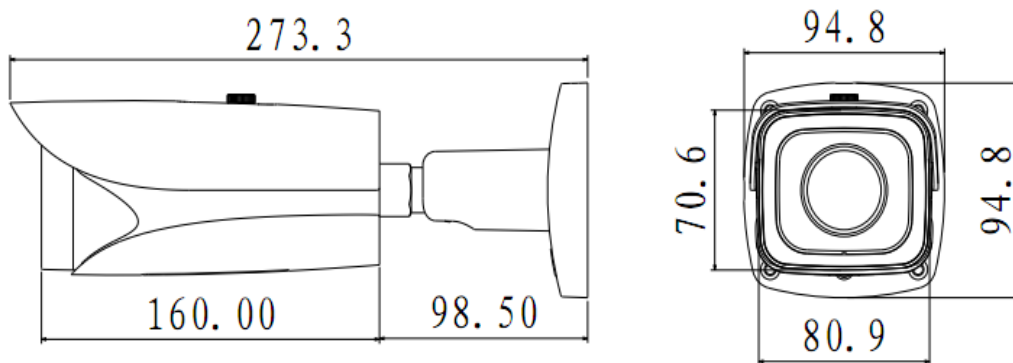

## Technical Specifications

Model	DH-IPC-HFW8301EP		DH-IPC-HFW8301EN
<b>Camera</b>			
Image Sensor	1/3" 3Megapixel Aptina CMOS		
Effective Pixels	2048(H)x1536(V)		
Scanning System	Progressive		
Electronic Shutter Speed	Auto/Manual, 1/3~1/10000s	Auto/Manual, 1/4~1/10000s	
Min. Illumination	Color: 0. 1Lux/F1.2, B/W: 0.01Lux/F1.2		
S/N Ratio	More than 50dB		
Video Output	1 port		
<b>Camera Features</b>			
Max. IR LEDs Length	30m, Smart IR technology		
Day/Night	Auto(ICR)/Color/B/W		
Backlight Compensation	BLC / HLC / WDR 120dB		
White Balance	Auto/Manual		
Gain Control	Auto/Manual		
Noise Reduction	3D		
Privacy Masking	Up to 4 areas		
EIS	Support		
Ultra Defog	Support		
<b>Lens</b>			
Focal Length	2.7mm~12mm		
Max Aperture	F1.2		
Focus Control	Manual		
Angle of View	H: 91.2°~31.1°		
Lens Type	Manual/ Auto Iris(DC)		
Mount Type	Board-in Type		
<b>Video</b>			
Compression	H.264/MJPEG		
Resolution	3M(2048×1536)/1080P(1920×1080)/720P(1280×720) /D1(704×576) /CIF(352×288)		
Frame Rate	Main Stream	3M/1080P (1~25/30fps)	
	Sub Stream	D1/CIF(1 ~ 25/30fps)	
	Third Stream	1080P/720P/D1(1 ~ 25/30fps)	
Bit Rate	H.264: 48K ~ 8192Kbps		
ROI	Up to 4 areas		
<b>Audio</b>			
Compression	G.711a / G.711u		
Interface	1/1 channel In/Out		
<b>Smart Function</b>			
Smart detection	Tripwire		
	Intrusion		
	Scene change		

## Dimensions (mm)