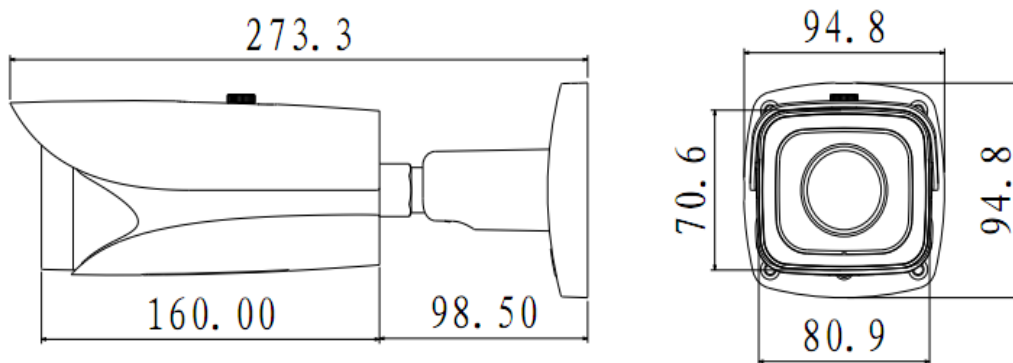

## Technical Specifications

Model	DH-IPC-HFW8301EP-Z	DH-IPC-HFW8301EN-Z
<b>Camera</b>		
Image Sensor	1/3" 3Megapixel Aptina CMOS	
Effective Pixels	2048(H)x1536(V)	
Scanning System	Progressive	
Electronic Shutter Speed	Auto/Manual, 1/3~1/10000s	Auto/Manual, 1/4~1/10000s
Min. Illumination	0. 01Lux/F1.4( Color), 0Lux/F1.4(IR on)	
S/N Ratio	More than 50dB	
Video Output	1 port	
<b>Camera Features</b>		
Max. IR LEDs Length	30m	
Day/Night	Auto(ICR)/Color/B/W	
Backlight Compensation	BLC / HLC / WDR(120dB)	
White Balance	Auto/Manual	
Gain Control	Auto/Manual	
Noise Reduction	3D	
Privacy Masking	Up to 4 areas	
<b>Lens</b>		
Focal Length	3 -9mm motorized	
Max Aperture	F1.4	
Focus Control	Auto	
Angle of View	H: 86.5°(Wide)~28.6°(Tele)	
Lens Type	Motorized /Auto Iris(DC)	
Mount Type	Board-in Type	
<b>Video</b>		
Compression	H.264/MJPEG	
Resolution	3M(2048×1536)/1080P(1920×1080)/720P(1280×720) /D1(704×576) /CIF(352×288)	
Frame Rate	Main Stream	3M/1080P (1~25/30fps)
	Sub Stream	D1/CIF(1 ~ 25/30fps)
Bit Rate	H.264: 48K ~ 8192Kbps	
<b>Audio</b>		
Compression	G.711a / G.711u/ PCM	
Interface	1/1 channel In/Out	
<b>Smart Function</b>		
Smart detection	Tripwire	
	Intrusion	
	Scene change	
	Missing/Abandoned	
	Audio detect	
	Face detect	

## DH-IPC-HFW8301E-Z

<b>Network</b>	
Ethernet	RJ-45 (10/100/1000Base-T)
Wi-Fi	N/A
Protocol	IPv4/IPv6, HTTP, HTTPS, SSL, TCP/IP, UDP, UPnP, ICMP, IGMP, SNMP, RTSP, RTP, SMTP, NTP, DHCP, DNS, PPPOE, DDNS, FTP, IP Filter, QoS, Bonjour
ONVIF	ONVIF,PSIA,CGI
Max. User Access	20 users
Smart Phone	iPhone, iPad, Android, Windows Phone
<b>Auxiliary Interface</b>	
Memory Slot	Micro SD, Max 64GB
Alarm	1/1 channel In/Out
<b>General</b>	
Power Supply	DC12V(AC24V optional), PoE (802.3af)
Power Consumption	<9W(IR on: +3W)
Working Environment	-30°C~+60°C, Less than 95% RH
Ingress Protection	IP66
Dimensions	273.3mm × 94.8mm× 94.8mm
Weight	1.3kg

## Dimensions (mm)