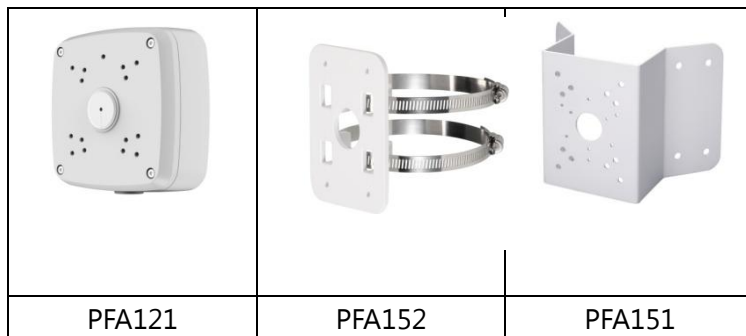

Accessory (optional)

Dahua Technology Co., Ltd.

1199 BinAn Road, Binjiang District, Hangzhou, China

Tel: +86-571-87688883

Fax: +86-571-87688815

Email: overseas@dahuatech.com

www.dahuatech.com

*Design and specifications are subject to change without notice.

© 2014 Dahua Technology Co., Ltd.