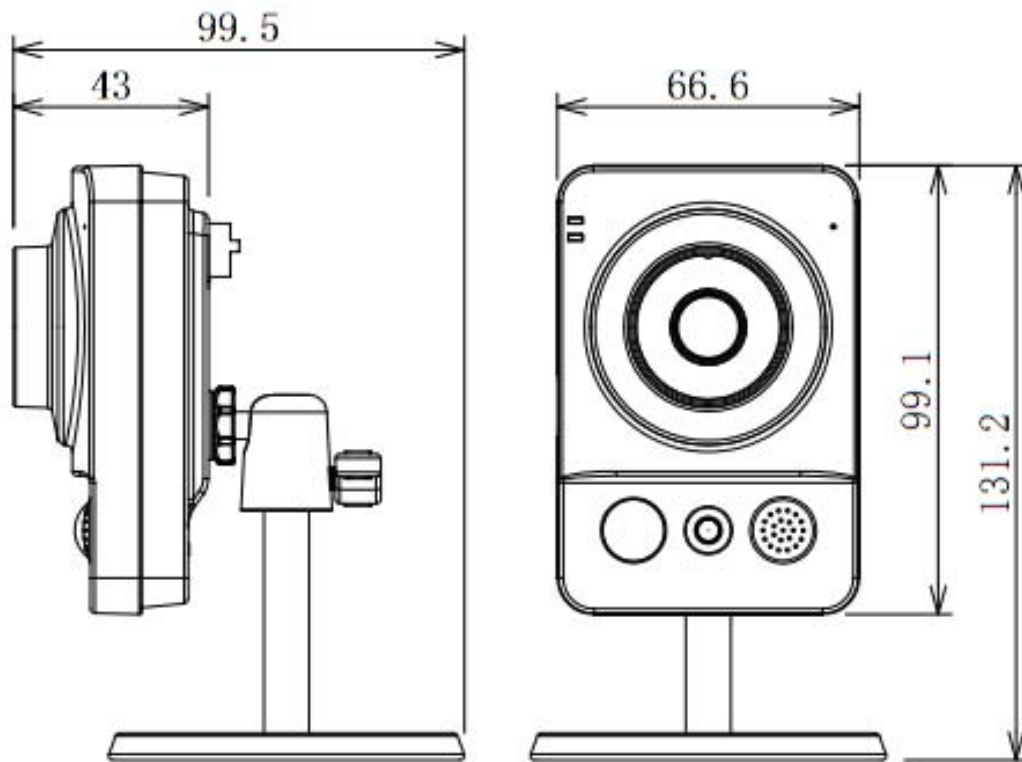

DH-IPC-K100/ K100A / K100W

PIR Sensor Range	Up to 6m	
Alarm	N/A	1/1 channel In/Out
General		
Power Supply	DC12V,PoE(802.3af)	DC12V
Power Consumption	<4W	
Working Environment	-10°C~+50°C, 10%~90%	
Dimensions(W×D×H)	66.6×43mm×131.2	
Weight	0.35kg (0.4kg with bracket)	

Dimensions (mm)

<http://www.asi.ind.in>

Dahua Technology Co., Ltd.

1187 BinAn Road, Binjiang District, Hangzhou, China

Tel: +86-571-87688883

Fax: +86-571-87688815

Email:overseas@dahuatech.com

www.dahuatech.com

*Design and specifications are subject to change without notice.

© 2012 Dahua Technology Co., Ltd.