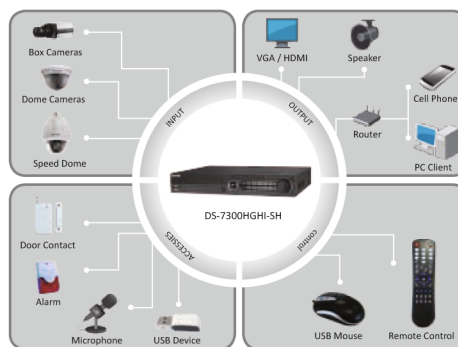

## Turbo HD DVR

### Key features

- H.264 & Dual-stream video compression
- Support HD-TVI/analog/IP camera triple hybrid
- Support both HD-TVI and analog cameras with adaptive access
- Full channel@720P resolution real-time and 1080P no-real-time recording
- HDMI and VGA output at up to 1920x1080P resolution
- Long transmission distance over coax cable
- Support up to 16-ch synchronous playback

### Rear Panel of DP-1300HGHI-SH

- 1 VIDEO IN
- 2 VIDEO OUT
- 3 AUDIO IN, RCA Connector
- 4 USB Port
- 5 HDMI Interface
- 6 VGA Interface
- 7 CVBS AUDIO OUT and VGA AUDIO OUT
- 8 LAN Network Interface
- 9 RS-485 Serial Interface, Keyboard Interface, ALARM IN and ALARM OUT
- 10 100~240V AC Power Input
- 11 Power Switch
- 12 GND
- 13 LINE IN
- 14 eSATA Interface
- 15 RS-232 Serial Port