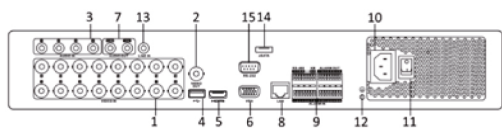

Rear Panel of DP-1300HGHI-SH

1. 1 VIDEO IN
2. 2 VIDEO OUT
3. 3 AUDIO IN, RCA Connector
4. 4 USB Port
5. 5 HDMI Interface
6. 6 VGA Interface
7. 7 CVBS AUDIO OUT and VGA AUDIO OUT
8. 8 LAN Network Interface
9. 9 RS-485 Serial Interface, Keyboard Interface, ALARM IN and ALARM OUT
10. 10 100~240V AC Power Input
11. 11 Power Switch
12. 12 GND
13. 13 LINE IN
14. 14 eSATA Interface
15. 15 RS-232 Serial Port

	DP-1304HGHI-SH	DP-1308HGHI-SH	DP-1316HGHI-SH	DP-1324HGHI-SH	DP-1332HGHI-SH
Video/Audio input					
Video compression	H.264				
Analog and HD-TVI video input	4-ch	8-ch	16-ch	24-ch	32-ch
Supported camera types	720P25, 720P30, 720P50, 720P60, 1080P25, 1080P30, CVBS				
IP video input	1-ch (up to 4-ch) Up to 2MP resolution	2-ch (up to 8-ch)	2-ch (up to 16-ch)	8-ch (up to 32-ch)	
Audio compression	G.711u				
Audio input	4-ch, RCA (2.0 Vp-p, 1 KΩ)				
Two-way audio in	1-ch, RCA (2.0 Vp-p, 1 KΩ)				
Video/Audio output					
HDMI / VGA output	1920 × 1080 / 60 Hz, 1280 × 1024 / 60 Hz, 1280 × 720 / 60 Hz, 1024 × 768 / 60 Hz				
Encoding resolution	Main stream: 1080P (non-real-time) / 720P / VGA / 4CIF / CIF				
	Sub-stream: WD1 (non-real-time) / 4CIF (non-real-time) / CIF / QCIF / QVGA				
Frame rate	Main stream: 1/16 fps ~ Real time frame rate				
	Sub-stream: 1/16 fps ~ Real time frame rate				
Video bitrate	32 Kbps-6 Mbps				
Audio output	2-ch, RCA (Linear, 1KΩ, for VGA output and CVBS output respectively)				
Audio bitrate	64 Kbps				
Dual-stream	Support				
Stream type	Video, Video & Audio				
Synchronous playback	4-ch	8-ch	16-ch	24-ch	32-ch
Playback resolution	1080P / 720P / VGA / WD1 / 4CIF / CIF / QVGA / QCIF				
Network management					
Remote connections	128				
Network protocols	TCP/IP, PPPoE, DHCP, DNS, DDNS, NTP, SADP, SMTP, SNMP, NFS, iSCSI, UPnP™, HTTPS				
Hard disk					
Type	4 SATA interfaces for 4 HDDs; 1 eSATA interface				
Capacity	Up to 4 TB capacity for each disk				
External interface					
Network interface	1; 10M / 100M / 1000M self-adaptive Ethernet interface				
Serial interface	RS-232, RS-485, Keyboard				
Alarm in/out	16 / 4				
USB port	3 × USB2.0				
General					
Power supply	100 ~ 240VAC, 47 ~ 63HZ				
Consumption (without hard disks)	≤ 30W	≤ 40W	≤ 55W	≤ 65W	
Working temperature	-10 °C ~+55 °C (14 °F ~ 131 °F)				
Working humidity	10% ~ 90%				
Chassis	19-inch rack-mounted 1.5U chassis				
Dimensions (W × D × H)	445 × 390 × 70 mm (17.5 × 15.3 × 2.7 inch)				
Weight (without hard disks)	≤ 5Kg (11.0lb)