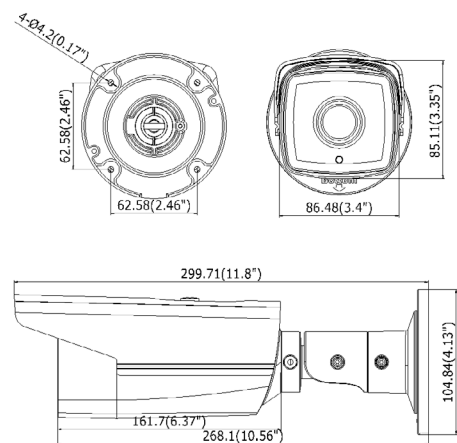

Dimensions

Available models

DS-2CD2T12-I3, DS-2CD2T12-I5, DS-2CD2T12-I8

DP-2D1T12-I3/I5/I8	
Camera	
Image sensor	1/3" Progressive Scan CMOS
Min. illumination	0.01 Lux @(F1.2,AGC ON), 0 Lux with IR 0.014 Lux @(F1.4,AGC ON), 0 Lux with IR
Shutter time	1/3 s to 1/100,000 s
Lens	4mm, 6mm, 16mm optional, Angle of view: 73.1°(4mm), 46°(6mm), 17.2°(16mm)
Lens mount	M12
Day & night	ICR
Digital noise reduction	3D DNR
Wide dynamic range	Digital WDR
Compression Standard	
Video compression	H.264 / MJPEG
H.264 codec profile	Main Profile
Bit rate	32 Kbps ~ 12 Mbps
Dual Stream	Yes
Image	
Max. Image Resolution	1280 x 960
Frame rate	50 Hz: 25 fps (1280 × 960), 25 fps (1280 × 720), 25 fps (704 × 576), 25 fps (640 × 480) 60 Hz: 30 fps (1280 × 960), 30 fps (1280 × 720), 30 fps (704 × 576), 30 fps (640 × 480)
Image settings	Rotate mode, Saturation, Brightness, Contrast adjustable by client software or web browser
Backlight compensation	Yes, zone optional
ROI	Support
Network	
Network storage	NAS (Support NFS,SMB/CIFS)
Alarm trigger	Intrusion detection, Line crossing detection, Motion detection, Dynamic Analysis, Tampering alarm, Network disconnect, IP address conflict, Storage full, Storage error
Protocols	TCP/IP, ICMP, HTTP, HTTPS, FTP, DHCP, DNS, DDNS, RTP, RTSP, RTCP, PPPoE, NTP, UPnP, SMTP, SNMP, IGMP, 802.1X, QoS, IPv6, Bonjour
System compatibility	ONVIF, PSIA, CGI, ISAPI
General functionalities	One-key reset, Flash-prevention, dual stream, heartbeat, mirror, password protection, privacy mask, watermark, IP address filtering, Anonymous access
Interface	
Communication interface	1 RJ45 10M / 100M Ethernet interface
General	
Operating conditions	-30 °C ~ 60 °C (-22°F ~ 140 °F) humidity 95% or less (non-condensing)
Power supply	12 VDC ± 10% , PoE (802.3af)
Power consumption	I3: Max. 5W I5: Max. 6.5W I8: Max. 9.5W
Ingress protection level	IP66
IR range	I3: 30 meters I5: 50 meters I8: 80 meters
Dimensions	299.71 × 86.48 × 85.11(11.8" × 3.4" × 3.35")
Weight	1200g