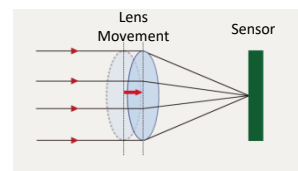

Auto Focus

R2-B can perform fast, reliable auto focus and can adapt to different indoor and outdoor scenes through its unique algorithm. As auto focus can be done by camera itself, no on-site focus adjustment is required.