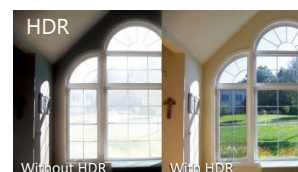

4K HDR

R2-B utilizes advanced image processing technology, offering crisp 4K, high quality HDR video. Its HDR capability captures more image detail under challenging light conditions, such as shopping center entrances and airport terminals.