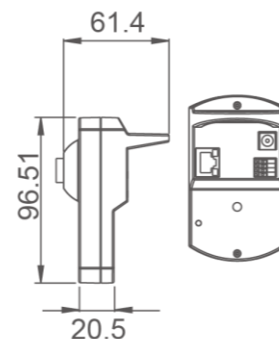

■ Key Features

- Progressive Scan CMOS Sensor
- 2M Resolution
- Quad Streams Support
- Dual streams- Full HD 1080P + 720P Real-time
- Quad Streams Compression- H.264 Baseline / Main / High Profile + MJPEG
- Multi-language Support
- Wireless Network Support (WiFi model only)
- Wide Dynamic Range
- Built-In Microphone and Speaker*
- Motion Detection
- Privacy Masks
- Smart Picture Quality / 3D Noise Reduction
- Smart IR Mode
- Day/Night (ICR)
- IR LED Module (working distance up to 5 m)*
- microSD Support
- ONVIF Support