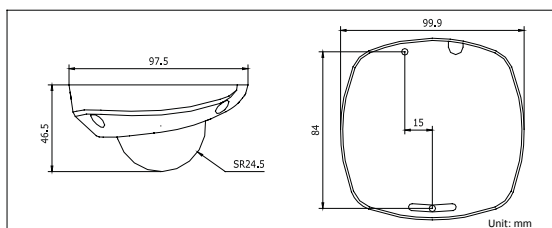

DS-2CD7153-E 2 MP Network Mini Dome Camera

Key features

- 1/3" progressive scan CMOS
- H.264 / MPEG4 / MJPEG video compression
- Up to 2 megapixel resolution
- HD 720P real time video
- Day / night auto switch
- PoE
- 3-axis adjustment

Dimensions

Specifications

DS-2CD7153-E	
Camera	
Image sensor	1/3" progressive scan CMOS
Min. illumination	0.5 lux@F1.2, AGC on, 0.1 lux@F1.2, AGC on, sens-up × 5 1.1 lux@F1.8, AGC on, 0.2 lux@F1.8, AGC on, sens-up × 5
Shutter time	1/25s ~ 1/100,000s
Lens	4 mm @F1.8 (2.8, 6, 8mm optional) Angle of view: 71°
Lens mount	M12
Angle adjustment	Pan: ± 15°, tilt: 0 ~ 90°, rotation: ± 15°
Day & night	Electronic
Compression standard	
Video compression	H.264 / MPEG4 / MJPEG
Bit rate	32 Kbps ~ 16 Mbps
Dual stream	Yes
Image	
Max. image resolution	1600 x 1200
Frame rate	50 Hz: 12.5 fps (1600 × 1200) 12.5 fps (1600 × 912) 25 fps (1280 × 960) 25 fps (1280 × 720) 60 Hz: 15 fps (1600 × 1200) 15 fps (1600 × 912) 25 fps (1280 × 960) 30 fps (1280 × 720)
Image settings	Saturation, brightness, contrast adjustable through client software or web browser
Network	
Network storage	NAS (iSCSI optional)
Alarm trigger	Motion detection
Protocols	TCP/IP, HTTP, DHCP, DNS, DDNS, RTP/RTSP, PPPoE, SMTP, NTP (SNMP, HTTPS, SIP, FTP, SRTP, 802.1x, IPv6 optional)
Security	Password protection, watermark
System compatibility	ONVIF, PSIA, CGI
Interface	
Communication interface	1 RJ45 10M / 100M ethernet port
Reset button	Yes
General	
Operating conditions	-10°C ~ 60°C (14°F ~ 140°F) Humidity 90% or less (non-condensing)
Power supply	12 VDC ± 10%, PoE (802.3af)
Power consumption	4W max.
Impact protection	IEC60068-275Eh, 50J; EN50102, up to IK10
Weather-proof rating	IP66
Dimensions	99.9 × 97.5 × 46.5 mm (3.93" × 3.84" × 1.83")
Weight	250g (0.55 lbs)