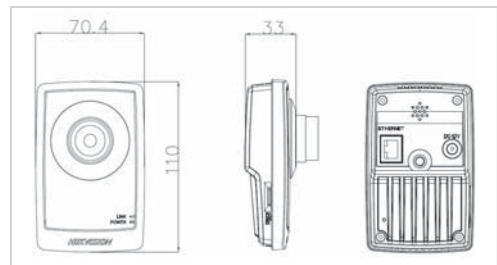

DS-2CD8153F-E(W)(I)

2MP Cube Network Camera

- Up to 2 Megapixel resolution, support 1280x720 in real time
- H.264/MJPEG video compression with high compression ratio
- Progressive scan CMOS
- Built-in microphone and speaker
- Mini SD card local storage
- ePTZ
- PoE
- Conforms to ONVIF and PSIA

Unit: mm

Specifications

		DS-2CD8153F-E(W)(I)
Camera	Image Sensor	1/3" Progressive Scan CMOS
	Min. Illumination	0.5 Lux @ (F1.2, AGC ON), 0.1 Lux @ (F1.2, AGC ON, sensitivity × 5) 1.1 Lux @ (F1.8, AGC ON), 0.2 Lux @ (F1.8, AGC ON, sensitivity × 5)
	Shutter Time	1/25 s to 1/100,000 s
	Lens	4 mm @ F1.8; Angle of view: 73°
	Lens Mount	C/CS mount
	Day & Night	Electronic
Compression Standard	Video Compression	H.264/MJPEG
	Bit Rate	32 Kbps - 16 Mbps
	Audio Compression	G.711 (G.722.1 optional)
	Dual Stream	Yes
Image	Max. Image Resolution	1600 × 1200
	Frame Rate	50 Hz: 12.5 fps (1600 × 1200), 12.5 fps (1600 × 912), 25 fps (1280 × 960), 25 fps (1280 × 720) 60 Hz: 15 fps (1600 × 1200), 15 fps (1600 × 912), 25 fps (1280 × 960), 30 fps (1280 × 720)
	Image Setting	Saturation, Brightness, Contrast adjustable through client software or web browser
Network	Local Storage	Built-in Micro SD slot, up to 32 GB
	Network Storage	NAS (iSCSI optional)
	Alarm Trigger	Motion detection, Storage exception
	Protocols	TCP/IP, HTTP, DHCP, DNS, DDNS, RTP/RTSP, PPPoE, SMTP, NTP (SNMP, HTTPS, SIP, FTP, SRTP, 802.1x, IPv6 optional)
	Security	Password protection, Watermark
	System Compatibility	ONVIF, PSIA, CGI
Interface	Audio	Internal Microphone and Speaker
	Communication Interface	1 RJ45 10 M/100 M Ethernet port
	Reset Button	Yes
General	Operating Conditions	-10 °C - 60 °C (14 °F - 140 °F); Humidity 90% or less (non-condensing)
	Power Supply	12 V DC ± 10%; PoE (802.3af)
	Power Consumption	Max. 4 W; -I: Max. 5 W
	IR Range	-I: approx 10 meters
	Dimension	70.4 × 110 × 47.6 mm (2.77" × 4.33" × 1.87")
Weight	250 g (0.55 lbs)	