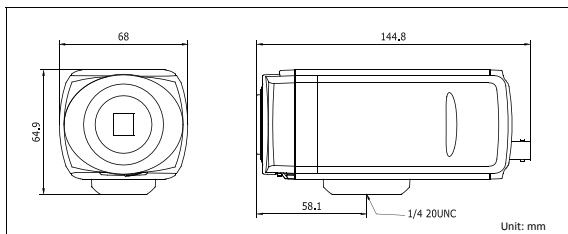

Dimensions

Accessories

Specifications

DS-2CD883F-E(W)		
Camera		
Image sensor	1/2.5" progressive scan CMOS	
Min. illumination	Color: 0.6 lux@F1.2, AGC on B/W: 0.08 lux @F1.2, AGC on	
Shutter time	1/25s ~ 1/100,000s	
Lens mount	C/CS mount	
Auto iris	DC drive	
Day & night	IR cut filter with auto switch	
Compression standard		
Video compression	H.264 / MPEG4 / MJPEG	
Bit rate	32 kbps ~ 16 mbps	
Audio compression	G.711	
Dual stream	Yes	
Image		
Max. image resolution	2560 × 1920	
Frame rate	50 Hz: 6.25 fps (2560 × 1920) 12.5 fps (2048 × 1536) 25 fps (1920 × 1080) 25 fps (1600 × 1200) 25 fps (1280 × 720)	
	60 Hz: 7.5 fps (2560 × 1920) 15 fps (2048 × 1536) 30 fps (1920 × 1080) 30 fps (1600 × 1200) 30 fps (1280 × 720)	
	Image settings	Saturation, brightness, contrast adjustable through client software or web browser
	Network	
	Network storage	NAS (iSCSI optional)
	Alarm trigger	Motion detection, network disconnect , IP address conflict, storage exception
	Protocols	TCP/IP, HTTP, DHCP, DNS, DDNS, RTP/RTSP, PPPoE, SMTP, NTP (SNMP, HTTPS, SIP, FTP, SRTP, 802.1x, IPv6 optional)
	Security	Password protection, watermark
	System compatibility	ONVIF, PSIA, CGI
	Interface	
Audio input	1-ch microphone input, 3.5 mm mini-jack	
Audio output	1-ch 3.5 mm audio interface (Line level, 600 Ω)	
Communication interface	1 RJ45 10M / 100M ethernet port and 1 RS-485 interface	
Alarm input	1	
Alarm output	1	
Video output	1 Vp-p composite output (75 Ω / BNC)	
Local storage	Built-in SD/SDHC slot, up to 32 GB	
Reset button	Yes	
General		
Operating conditions	-10°C ~ 60°C (14°F ~ 140°F), humidity 90% or less (non-condensing)	
Power supply	12 VDC ± 10%, PoE (802.3af)	
Power consumption	5W max. (8W max. with IR cut filter on) -W: 7W max. (10W max. with IR cut filter on)	
Dimensions	68 × 64.9 × 144.8 mm (2.68" × 2.56" × 5.70")	
Weight	500g (1.10 lbs)	