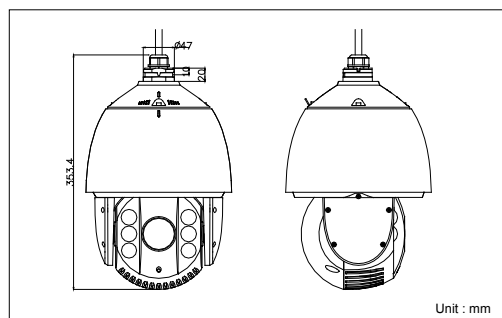

Dimensions

DS-2DE7184-A	
Camera	
Image Sensor	1/2.8" Progressive Scan CMOS
Effective Pixel	2230K pixels
Min. Illumination	Color: 0.05Lux@F1.6; B/W: 0.1Lux@F1.6 0 Lux with IR
White Balance	Auto / Manual / ATW / Indoor / Outdoor / Daylight lamp / Sodium lamp
AGC	Auto / Manual
S / N Ratio	≥ 50dB
Digital Noise Reduction	3D DNR
Backlight Compensation	BLC/DWDR
Wide Dynamic Range	128X Digital WDR
Shutter Speed	1 ~ 1/10,000s
Day & Night	IR Cut Filter
Digital Zoom	16X
Focus Mode	Auto / Semiautomatic / Manual
Lens	
Focal Length	4.7 ~ 94mm, 20x
Zoom Speed	Approx 3s(Optical Wide-Tele)
Angle of View	58.3 ~ 3.2 degree (Wide-Tele)
Min. Working Distance	10 ~ 1000mm(Wide-Tele)
Aperture Range	F1.6 ~ F3.5
Pan and Tilt	
Pan / Tilt Range	Pan: 360° endless; Tilt: -15° ~ 90° (Auto Flip)
Pan / Tilt Speed	Pan Manual Speed: 0.1° ~ 160° /s, Pan Preset Speed: 240° /s Tilt Manual Speed: 0.1° ~ 120° /s, Tilt Preset Speed: 200° /s
Proportional Zoom	Rotation speed can be adjusted automatically according to zoom multiples
Number of Preset	256
Park action	Pattern/Pan scan/Tilt scan/Frame scan/Panorama scan/Random scan
Patrol	8 patrols, up to 32 presets per patrol
Power-off Memory	Support
Infrared	
IR Distance	Up to 100m
IR Intensity	Automatically adjusted depending on the zoom ratio
Input/ Output	
Audio Input	Audio input (LINE input), 2 ~ 2.4V[p-p]; output impedance: 1KΩ, ±10%
Audio Output	Line level, impedance: 600Ω
Network	
Ethernet	10Base-T / 100Base-TX, RJ45 connector
Max. Image Resolution	1920×1080
Frame Rate	60Hz: 30 fps (1920×1080), 30 fps (1280×960), 30 fps (1280×720)
Image Compression	H.264/MPEG4
Audio Compression	G.711u / G.711a / G.726
Protocols	IPv4/IPv6, HTTP, HTTPS, 802.1x, Qos, FTP, SMTP, UPnP, SNMP, DNS, DDNS, NTP, RTSP, RTP, TCP, UDP, IGMP, ICMP, DHCP, PPPoE
Simultaneous Live View	Up to 6
Streams	Dual Streams
Mini SD Memory Card	Micro SD Slot, up to 32GB
User/Host Level	Up to 32 users, 3 Levels: Administrator, Camera control, Live view only
Security Measures	User authentication (ID and PW), Host authentication (MAC address), IP address filtering
Integration	
Application programming	Open-ended API, support Onvif, PSIA and CGI
Web Browser	IE 7, IE 8, IE 9, Chrome 8+, Firefox 3.5+, Safari 5+
General	
RS-485 Protocols	HIKVISION, Pelco-P, Pelco-D, self-adaptive
Power	24 VAC / High-PoE; Max. 30W / 21W (IR On / Off)
Working Temperature	-30 ° C ~ 65 ° C (-22 ° F ~ 149 ° F)
Humidity	90% or less
Protection Level	IP66 standard TVS 4,000V lightning protection, surge protection and voltage transient protection
Dimensions	Φ220×353.4mm (Φ8.66" × 13.91") (Outdoor)
Weight (approx.)	5.5kg(12.13lbs)
Mount Option	Long-arm wall mount: DS-101ZJ; Pendant mount: DS-1061ZJ(20cm) or DS-1662ZJ(50cm) Ceiling mount: DS-1663ZJ