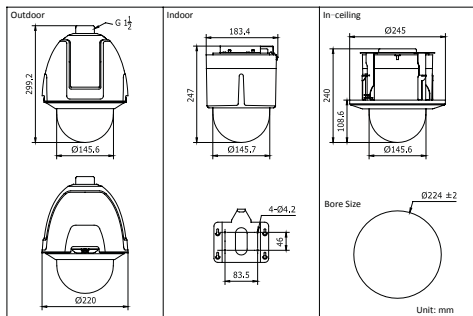

Dimensions

Accessories

DS-1614ZJ
(Long-arm Wall Mount Bracket)

Specifications

	DS-2DF1-51C(Outdoor) DS-2DF1-50C(Indoor) DS-2DF1-53C(In-ceiling)	DS-2DF1-51D(Outdoor) DS-2DF1-50D(Indoor) DS-2DF1-53D(In-ceiling)
Camera		
Image sensor	1/4" solid state progressive scan CCD	1/3" solid state sony CCD
Effective pixel	PAL:752(H)×582(V), NTSC:768(H)×494(V)	
Horizontal resolution	Color: 540 TVL , B/W: 570 TVL	
Signal system	PAL / NTSC	
Min.illumination	Color: 0.1Lux/F1.4, B/W:0.01Lux/F1.4	Color: 0.025Lux/F1.6, B/W: 0.0025Lux/F1.6
White balance	Auto / Manual	
AGC	Auto / Manual	
S/N ratio	≥ 50dB	
BLC	On / Off	
WDR	128x(On / Off/Auto)	--
Shutter time	PAL:1/3-1/10,000s , NTSC:1/4-1/10,000s	
Day & night	IR Cut Filter	
Digital zoom	12x	
Privacy mask	24 privacy masks programmable	
Focus model	Auto / Semiautomatic / Manual	
Lens		
Focal length	3.4 - 119mm, 35X	4.7 - 84.6mm,18X
Zoom speed	Approx.4.6s (Optical Wide-Tele)	Approx.3.5s (Optical Wide-Tele)
Angle of view	55.8 - 1.7°(Wide-Tele)	54.7 - 3.1°(Wide-Tele)
Min. working distance	10 - 1000mm (Wide-Tele)	10 - 1,500mm(Wide-Tele)
Aperture range	F1.4 - F4.2	F1.6 - F2.8
Pan and tilt		
Pan range	360° endless	
Pan speed	Pan manual speed: 0.1° - 300°/s, pan preset speed: 540°/s	
Tilt range	-5° - 185° (auto mirror)	
Tilt speed	Tilt manual speed: 0.1° - 240°/s, tilt preset speed: 400°/s	
Proportional zoom	Rotation speed can be adjusted automatically according to zoom multiples	
Number of preset	256	
Patrol	8 patrols, up to 32 presets per patrol	
Pattern	4 patterns, with the total recording time not less than 10 min	
Power loss recovery	Support	
Park action	Preset / patrol / pattern / pan scan / tilt scan / random scan / frame scan / panorama scan	
PTZ position display	On / off	
Freeze frame	Support	
Alarm		
Alarm input	2 (7 alarm inputs optional)	
Alarm output	2 relay outputs, alarm response actions configurable	
Alarm action	Preset / patrol / pattern / pan scan / tilt scan / random scan / frame scan / panorama scan / relay output	
Input / output		
Monitor output	1.0V[p-p] / 75Ω, NTSC (or PAL) composite, BNC	
Audio input	Audio input (LINE input), 2-2.4V[p-p]; output impedance: 1KΩ, ±10%	
Audio output	Line level, impedance: 600Ω	
Network		
Ethernet	10Base-T / 100Base-TX, RJ45 connector	
Max. Image Resolution	PAL:704×576, NTSC:704×480	
Frame Rate	PAL :25 fps (704×576), NTSC: 30 fps (704×480)	
Image Compression	H.264	
Audio Compression	G.711 / 16kbps	
Audio Mode	Off / Audio input / Audio output	
Protocols	TCP/IP, HTTP, DHCP, DNS, RTP/RTCP, RTSP, PPPoE, SMTP, NTP (FTP, SNMP optional)	
No. of Simultaneous Users	Up to 6 users	
Dual Streams	Support	
Mini SD Memory Card	Manual REC / Alarm REC, Built-in SD/SDHC Slot, up to 32GB	
User/Host Level	3 Levels: Administrator, Camera control, Live view only	
Security Measures	User authentication (ID and PW), Host authentication (MAC address)	
Client GUI		
Camera Control	Pan / Tilt, Zoom, Focus, Click centering, Drag zoom, Iris, Preset position call and program, Auto mode.	
OSD	Up to 18 characters	
Date & Time Display	Time: Week, Date, 6 formats on the Client	
Reading Patrol Message	Display and reading of preset message contained in each patrol via client software	
Fiber interface (available for fiber dome only)		
Data mode	10 Base-T / 100Base-TX	
Physical interface	FC(SC optional)	
Fiber wavelength	1310/1550nm	
Fiber type	Single Fiber/Singlemode	
Transmission distance	20Km, 40Km / 60Km/ 80Km optional	
General		
Menu Language	English, Chinese	
RS-485 Protocols	HIKVISION, Pelco-P, Pelco-D, self-adaptive	
Power Supply	24 VAC (12 VDC optional)	
Power Consumption	15W max. (45W max. with heater, outdoor dome)	
Working Temperature / Humidity	-30°C - 65°C (-22°F - 149°F) (outdoor) / -10°C - 50°C (14°F - 122°F) (indoor), 90% or less	
Protection Level	IP66 standard (outdoor), TVS 3,000V lightning protection, surge protection and voltage transient protection	
Mounting	Various mounting modes optional	
Dimension	Ø220 × 299.2mm (Ø8.66" × 11.78") (outdoor), Ø183.4 × 247mm(Ø7.22" × 9.72") (indoor), Ø245 × 240mm (Ø9.65" × 9.45") (in-ceiling)	
Weight (approx.)	5kg (11.02lbs)	