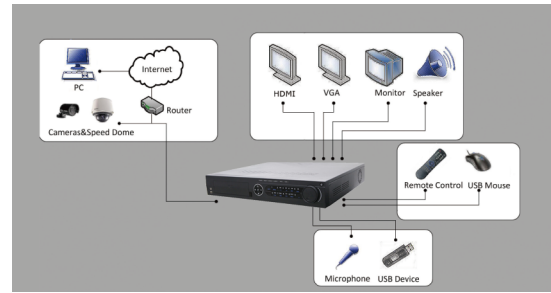

## DS-7708/7716/7732NI-ST Embedded NVR

### Key features

- Up to 8/16/32-ch IP cameras input
- Third-party network cameras supported
- Up to 5 Megapixels resolution recording
- HDMI and VGA output at up to 1920×1080P resolution
- HDD quota and group management
- 4 SATA, 2 USB2.0

### Rear Panel of DS-7700NI-ST

1. Video out
2. CVBS Audio out and VGA audio out
3. Line in
4. RS-232 interface
5. VGA interface
6. HDMI interface
7. eSATA interface
8. LAN interface
9. Termination switch
10. RS-485 interface, Controller port, Alarm in and Alarm out
11. Ground
12. AC 100V ~ 240V
13. Power
14. USB interface