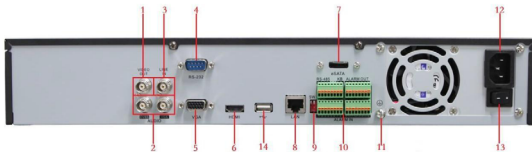

Rear Panel of DS-7700NI-ST

1. Video out
2. CVBS Audio out and VGA audio out
3. Line in
4. RS-232 interface
5. VGA interface
6. HDMI interface
7. eSATA interface
8. LAN interface
9. Termination switch
10. RS-485 interface, Controller port, Alarm in and Alarm out
11. Ground
12. AC 100V ~ 240V
13. Power
14. USB interface

Specifications

	DS-7708NI-ST	DS-7716NI-ST	DS-7732NI-ST
Video / Audio input			
IP video input	8-ch	16-ch	32-ch
Two-way audio	1-ch, BNC (2.0 Vp-p, 1kΩ)		
Video / Audio output			
Recording resolution	5MP /3MP /1080P /UXGA /720P /VGA /4CIF /DCIF /2CIF /CIF /QCIF		
CVBS output	1-ch, BNC (1.0 Vp-p, 75 Ω) Resolution: 704 × 576 (PAL); 704 × 480 (NTSC)		
HDMI output	1-ch, resolution: 1920 × 1080P /60Hz, 1920 × 1080P /50Hz, 1600 × 1200 /60Hz, 1280 × 1024 /60Hz, 1280 × 720 /60Hz, 1024 × 768 /60Hz		
VGA output	1-ch, resolution: 1920 × 1080P /60Hz, 1600 × 1200 /60Hz, 1280 × 1024 /60Hz, 1280 × 720 /60Hz, 1024 × 768 /60Hz		
Audio output	2-ch, BNC (Linear, 600Ω)		
Playback resolution	5MP /3MP /1080P /UXGA /720P /VGA /4CIF /DCIF /2CIF /CIF /QCIF		
Synchronous playback	8-ch	16-ch	16-ch
Hard disk			
SATA	4 SATA interfaces for 2 HDDs + 1 DVD-R/W (default), or 4HDDs		
eSATA	1 eSATA interface		
Capacity	Up to 4TB capacity for each HDD		
External interface			
Network interface	1 RJ-45 10 /100 /1000 Mbps self-adaptive Ethernet interface		
Serial interface	1 RS-232 interface (for parameters configuration, maintenance, transparent channel); 1 RS-485 interface (reserved); 1 RS-485 keyboard interface (for special keyboard control)		
USB interface	3 × USB 2.0		
Alarm in	16		
Alarm out	4		
General			
Power supply	100-240VAC, 6.3A, 50~60Hz		
Consumption	≤ 35 W	≤ 40 W	≤ 45 W
Working temperature	-10 °C ~+55 °C		
Working humidity	10%~90%		
Chassis	19-inch rack-mounted 1.5U chassis		
Dimensions(W × D × H)	440 × 390 × 70mm		
Weight	≤ 4 Kg (8.82 lb) (without hard disk or DVD-R/W)