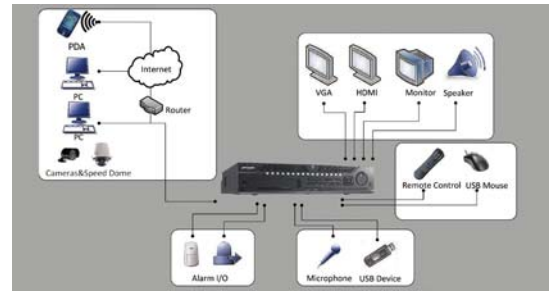

DS-9608/9616/9632NI-ST High-end Embedded NVR

Key features

- Third-party network cameras supported
- Up to 5 Megapixels resolution recording
- HDMI and VGA output at up to 1920×1080P resolution
- Up to 8 SATA interfaces
- HDD quota and group management
- Dual gigabit network interfaces

Rear Panel of DS-9608/9616/9632NI-ST

1. Video out
2. Audio out
3. Line in
4. RS-232 serial interface
5. VGA interface
6. HDMI interface
7. eSATA interface
8. LAN1, LAN2 network interface
9. Termination switch
10. RS-485 serial interface, keyboard interface, alarm in, alarm out
11. GND
12. 100~240 VAC power input
13. Power switch