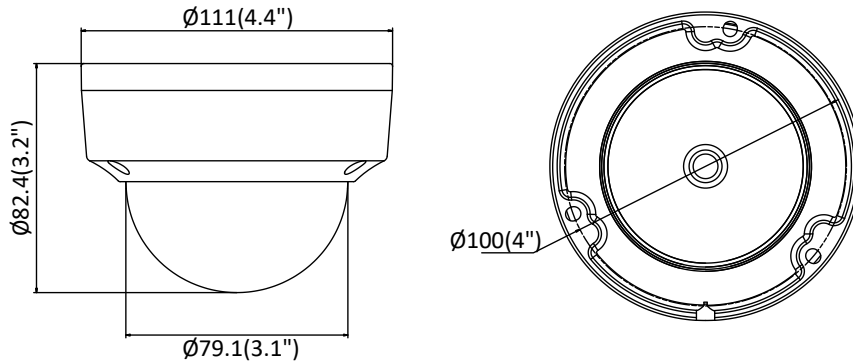

Dimension

Unit: mm(inch)

Accessory

Distributed by

HIKVISION®

Headquarters

No.555 Qianmo Road, Binjiang District,
Hangzhou 310051, China
T +86-571-8807-5998
overseasbusiness@hikvision.com

Hikvision USA
T +1-909-895-0400
sales.usa@hikvision.com

Hikvision Australia
T +61-2-8599-4233
salesau@hikvision.com

Hikvision India
T +91-22-28469900
sales@pramahikvision.com

Hikvision Canada
T +1-866-200-6690
sales.canada@hikvision.com

Hikvision Thailand
T +662-275-9949
sales.thailand@hikvision.com

Hikvision Europe
T +31-23-5542770
sales.eu@hikvision.com

Hikvision Italy
T +39-0438-6902
info.it@hikvision.com

Hikvision Brazil
T +55 11 3318-0050
Latam.support@hikvision.com

Hikvision Turkey
T +90 (216)521 7070- 7074
sales.tr@hikvision.com

Hikvision Malaysia
T +601-7652-2413
sales.my@hikvision.com

Hikvision UK & Ireland
T +01628-902140
sales.uk@hikvision.com

Hikvision South Africa
Tel: +27 (10) 0351172
sale.africa@hikvision.com

Hikvision France
T +33(0)1-85-330-450
info.fr@hikvision.com

Hikvision Kazakhstan
T +7-727-9730667
nikia.panfilov@hikvision.ru

Hikvision Vietnam
T +84-974270888
sales.vt@hikvision.com

Hikvision UAE
T +971-4-4432090
salesme@hikvision.com

Hikvision Singapore
T +65-6684-4718
sg@hikvision.com

Hikvision Spain
T +34-91-737-16-55
info.es@hikvision.com

Hikvision Tashkent
T +99-87-1238-9438
uzb@hikvision.ru

Hikvision Hong Kong
T +852-2151-1761
info.hk@hikvision.com

Hikvision Russia
T +7-495-669-67-99
sateru@hikvision.com

Hikvision Korea
T +82-(0)31-731-8817
sales.korea@hikvision.com

Hikvision Poland
T +48-22-460-01-50
info.pl@hikvision.com

Hikvision Indonesia
T +62-21-2933759
Sales.Indonesia@hikvision.com

Hikvision Colombia
sales.colombia@hikvision.com