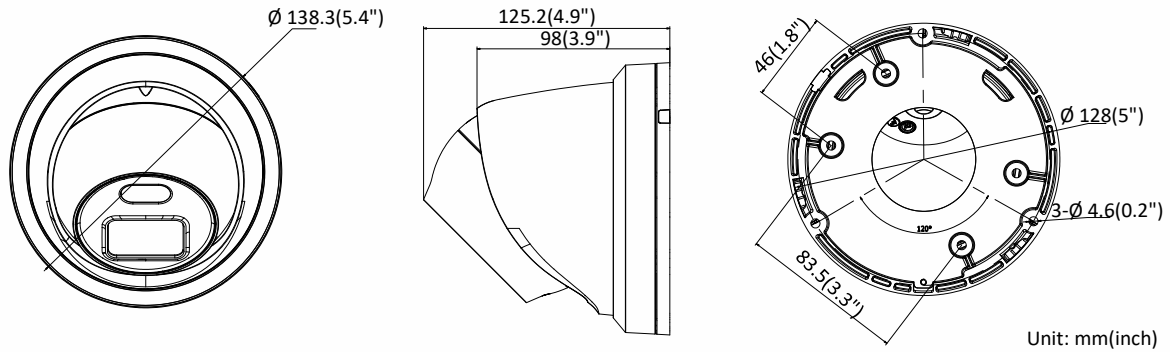

Dimension

Accessory

Distributed by