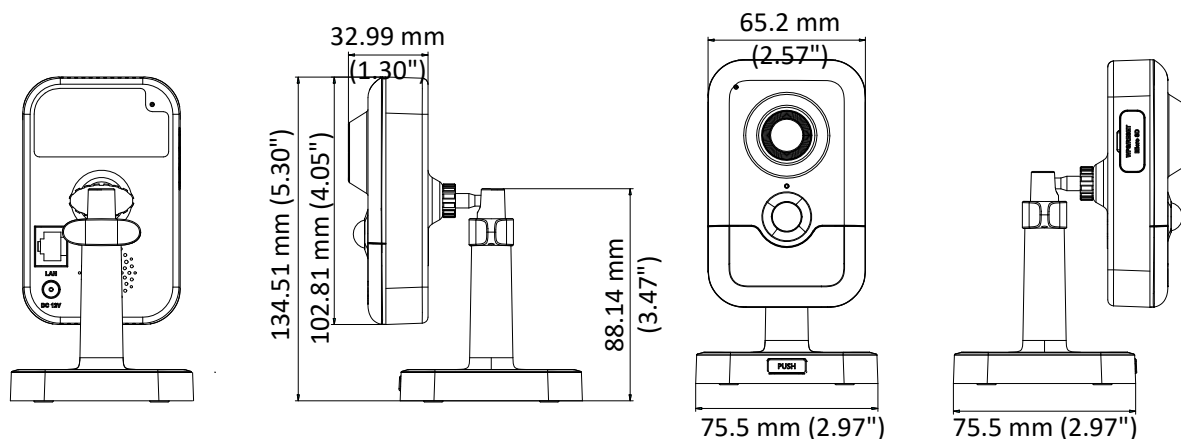

Dimension

Distributed by

HIKVISION®

Headquarters

No.555 Qianmo Road, Binjiang District,
Hangzhou 310051, China
T +86-571-8807-5998
overseasbusiness@hikvision.com

Hikvision USA
T +1-909-895-0400
sales.usa@hikvision.com

Hikvision Australia
T +61-2-8599-4233
salesau@hikvision.com

Hikvision India
T +91-22-28469900
sales@pramahikvision.com

Hikvision Canada
T +1-866-200-6690
sales.canada@hikvision.com

Hikvision Thailand
T +662-275-9949
sales.thailand@hikvision.com

Hikvision Europe
T +31-23-5542770
sales.eu@hikvision.com

Hikvision Italy
T +39-0438-6902
info.it@hikvision.com

Hikvision Brazil
T +55 11 3318-0050
Latam.support@hikvision.com

Hikvision Turkey
T +90 (216)521 7070- 7074
sales.tr@hikvision.com

Hikvision Malaysia
T +601-7652-2413
sales.my@hikvision.com

Hikvision UK & Ireland
T +01628-902140
sales.uk@hikvision.com

Hikvision South Africa
Tel: +27 (10) 0351172
sale.africa@hikvision.com

Hikvision France
T +33(0)1-85-330-450
info.fr@hikvision.com

Hikvision Kazakhstan
T +7-727-9730667
nikia.panfilov@hikvision.ru

Hikvision Vietnam
T +84-974270888
sales.vt@hikvision.com

Hikvision UAE
T +971-4-4432090
salesme@hikvision.com

Hikvision Singapore
T +65-6684-4718
sg@hikvision.com

Hikvision Spain
T +34-91-737-16-55
info.es@hikvision.com

Hikvision Tashkent
T +99-87-1238-9438
uzb@hikvision.ru

Hikvision Hong Kong
T +852-2151-1761
info.hk@hikvision.com

Hikvision Russia
T +7-495-669-67-99
saleru@hikvision.com

Hikvision Korea
T +82-[0]31-731-8817
sales.korea@hikvision.com

Hikvision Poland
T +48-22-460-01-50
info.pl@hikvision.com

Hikvision Indonesia
T +62-21-2933759
Sales.Indonesia@hikvision.com