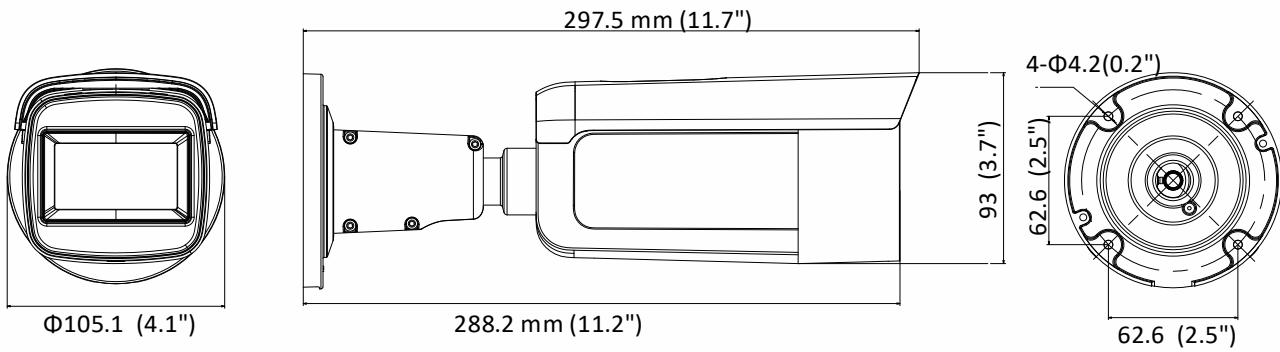

Dimensions