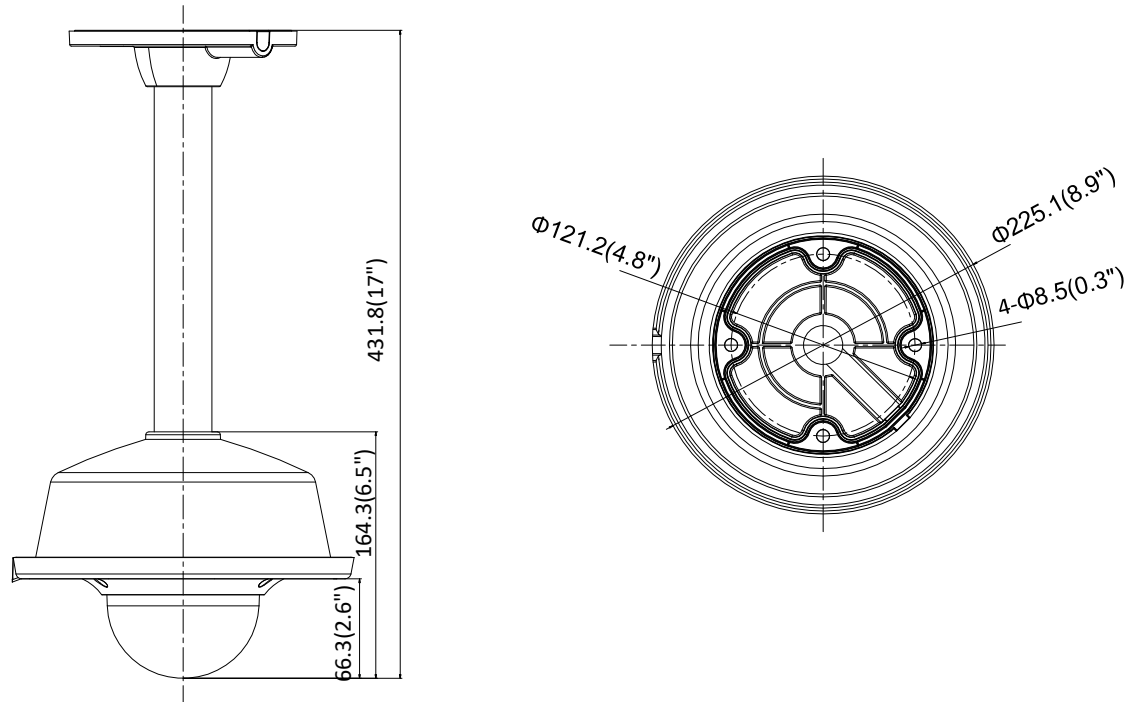

Available Model

DS-2CD2726G1-IZ (2.8 mm to 12 mm), DS-2CD2726G1-IZS (2.8 mm to 12 mm)

Dimension

Camera:

Wall Mounting with the Bracket (DS-1473ZJ-155 and DS-1253ZJ-L):

Pendant Mounting with the Bracket (DS-1471ZJ-155 and DS-1253ZJ-L):

Unit: mm(inch)

Accessory

Distributed by

DS-1471ZJ-155
Pendant Mount

DS-1473ZJ-155
Wall Mount

DS-1475ZJ-SUS
Vertical Pole Mount

DS-1476ZJ-SUS
Corner Mount

DS-1280ZJ-DM55
Junction Box