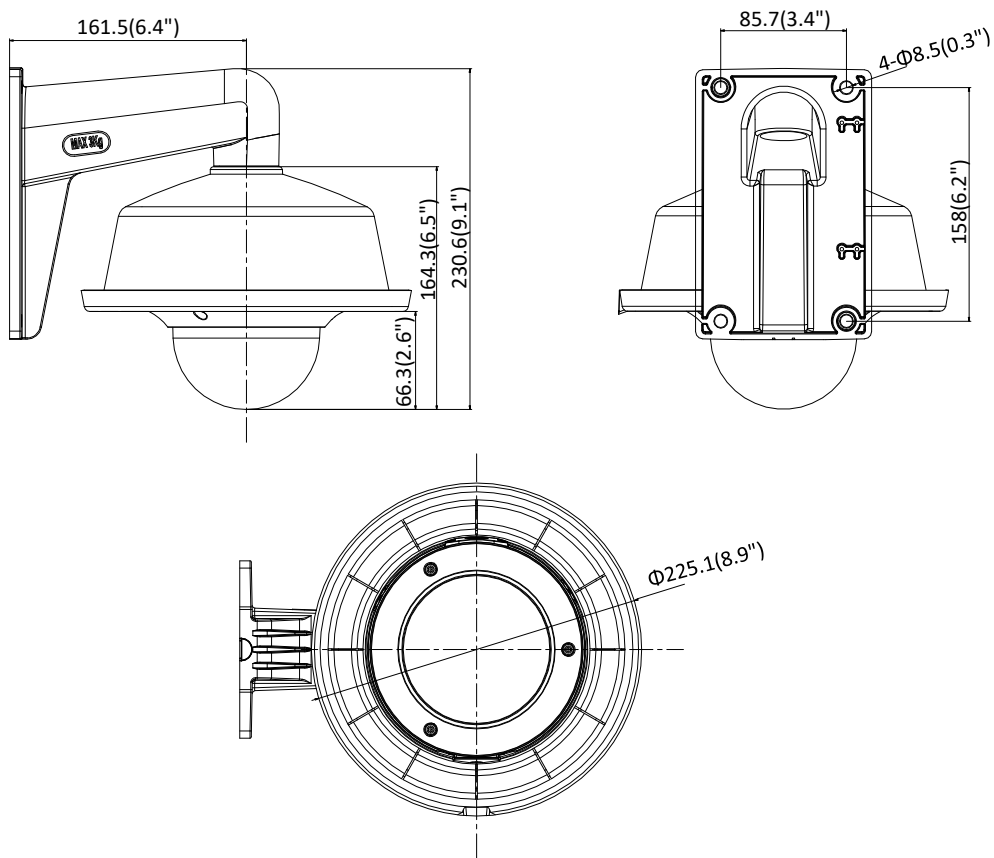

Available Model

DS-2CD2726G1-IZ (2.8 mm to 12 mm), DS-2CD2726G1-IZS (2.8 mm to 12 mm)

Dimension

Camera:

Wall Mounting with the Bracket (DS-1473ZJ-155 and DS-1253ZJ-L):

Pendant Mounting with the Bracket (DS-1471ZJ-155 and DS-1253ZJ-L):

Unit: mm(inch)

Accessory

Distributed by

DS-1471ZJ-155
Pendant Mount

DS-1473ZJ-155
Wall Mount

DS-1475ZJ-SUS
Vertical Pole Mount

DS-1476ZJ-SUS
Corner Mount

DS-1280ZJ-DM55
Junction Box