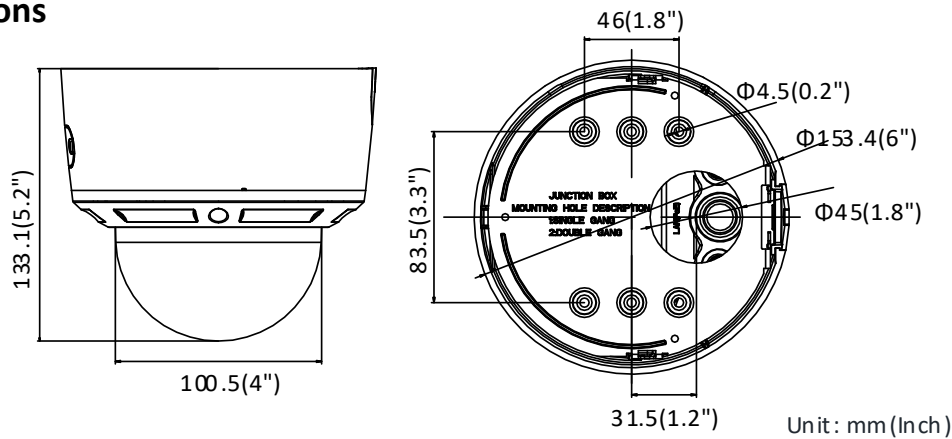

Dimensions

Accessories

DS-1473ZJ-155
Wall Mount

Distributed by

HIKVISION®

Headquarters

No.555 Qianmo Road, Binjiang District,
Hangzhou 310051, China
T +86-571-8807-5998
overseasbusiness@hikvision.com

Hikvision USA
T +1-909-895-0400
sales.usa@hikvision.com

Hikvision Australia
T +61-2-8599-4233
salesau@hikvision.com

Hikvision India
T +91-22-28469900
sales@pramahikvision.com

Hikvision Canada
T +1-866-200-6690
sales.canada@hikvision.com

Hikvision Thailand
T +662-275-9949
sales.thailand@hikvision.com

Hikvision Europe
T +31-23-5542770
sales.eu@hikvision.com

Hikvision Italy
T +39-0438-6902
info.it@hikvision.com

Hikvision Brazil
T +55 11 3318-0050
Latam.support@hikvision.com

Hikvision Turkey
T +90 (216)521 7070- 7074
sales.tr@hikvision.com

Hikvision Malaysia
T +601-7652-2413
sales.my@hikvision.com

Hikvision UK & Ireland
T +01628-902140
sales.uk@hikvision.com

Hikvision South Africa
Tel: +27 (10) 0351172
sale.africa@hikvision.com

Hikvision France
T +33(0)1-85-330-450
info.fr@hikvision.com

Hikvision Kazakhstan
T +7-727-9730667
nikia.panfilov@hikvision.ru

Hikvision Vietnam
T +84-974270888
sales.vt@hikvision.com

Hikvision UAE
T +971-4-4432090
salesme@hikvision.com

Hikvision Singapore
T +65-6684-4718
sg@hikvision.com

Hikvision Spain
T +34-91-737-16-55
info.es@hikvision.com

Hikvision Tashkent
T +99-87-1238-9438
uzb@hikvision.ru

Hikvision Hong Kong
T +852-2151-1761
info.hk@hikvision.com

Hikvision Russia
T +7-495-669-67-99
saleru@hikvision.com

Hikvision Korea
T +82-(0)31-731-8817
sales.korea@hikvision.com

Hikvision Poland
T +48-22-460-01-50
info.pl@hikvision.com

Hikvision Indonesia
T +62-21-2933759
Sales.Indonesia@hikvision.com

Hikvision Colombia
sales.colombia@hikvision.com