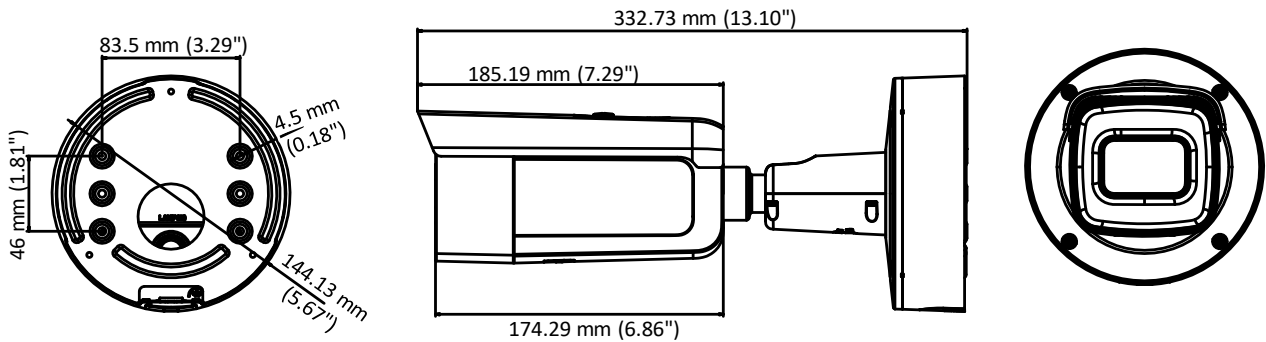

Dimensions