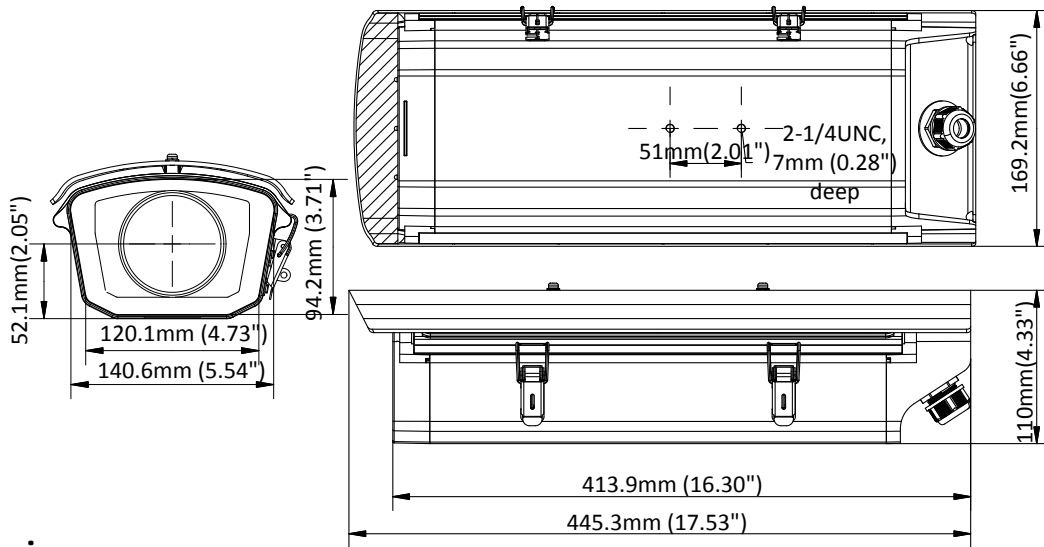

Available Model:

DS-2CD5028G0/E-HI (5 to 50 mm)

Dimensions

Accessories

DS-1293Z
 Wall mount

DS-1214ZJ-5
 Horizontal pole mount

DS-1269Z
 Pendant mount

Distributed by