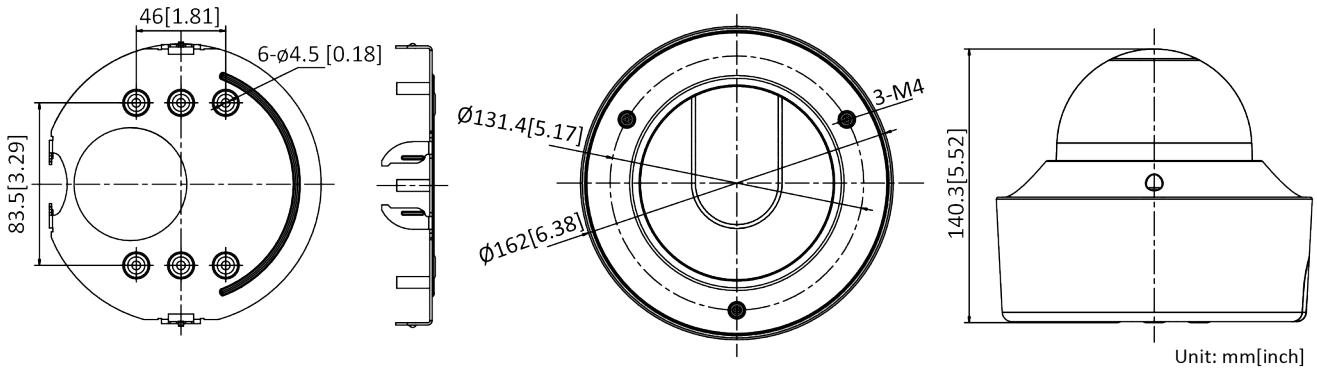

Dimension

Accessory

DS-1473ZJ-155
Wall Mount

Distributed by

HIKVISION®

Headquarters

No.555 Qianmo Road, Binjiang District,
Hangzhou 310051, China
T +86-571-8807-5998
overseasbusiness@hikvision.com

Hikvision USA
T +1-909-895-0400
sales.usa@hikvision.com

Hikvision Australia
T +61-2-8599-4233
salesau@hikvision.com

Hikvision India
T +91-22-28469900
sales@pramahikvision.com

Hikvision Canada
T +1-866-200-6690
sales.canada@hikvision.com

Hikvision Thailand
T +662-275-9949
sales.thailand@hikvision.com

Hikvision Europe
T +31-23-5542770
sales.eu@hikvision.com

Hikvision Italy
T +39-0438-6902
info.it@hikvision.com

Hikvision Brazil
T +55 11 3318-0050
Latam.support@hikvision.com

Hikvision Turkey
T +90 (216)521 7070- 7074
sales.tr@hikvision.com

Hikvision Malaysia
T +601-7652-2413
sales.my@hikvision.com

Hikvision UK & Ireland
T +01628-902140
sales.uk@hikvision.com

Hikvision South Africa
Tel: +27 (10) 0351172
sale.africa@hikvision.com

Hikvision France
T +33(0)1-85-330-450
info.fr@hikvision.com

Hikvision Kazakhstan
T +7-727-9730667
nikia.panfilov@hikvision.ru

Hikvision Vietnam
T +84-974270888
sales.vt@hikvision.com

Hikvision UAE
T +971-4-4432090
salesme@hikvision.com

Hikvision Singapore
T +65-6684-4718
sg@hikvision.com

Hikvision Spain
T +34-91-737-16-55
info.es@hikvision.com

Hikvision Tashkent
T +99-87-1238-9438
uzb@hikvision.ru

Hikvision Hong Kong
T +852-2151-1761
info.hk@hikvision.com

Hikvision Russia
T +7-495-669-67-99
saleru@hikvision.com

Hikvision Korea
T +82-(0)31-731-8817
sales.korea@hikvision.com

Hikvision Poland
T +48-22-460-01-50
info.pl@hikvision.com

Hikvision Indonesia
T +62-21-2933759
Sales.Indonesia@hikvision.com