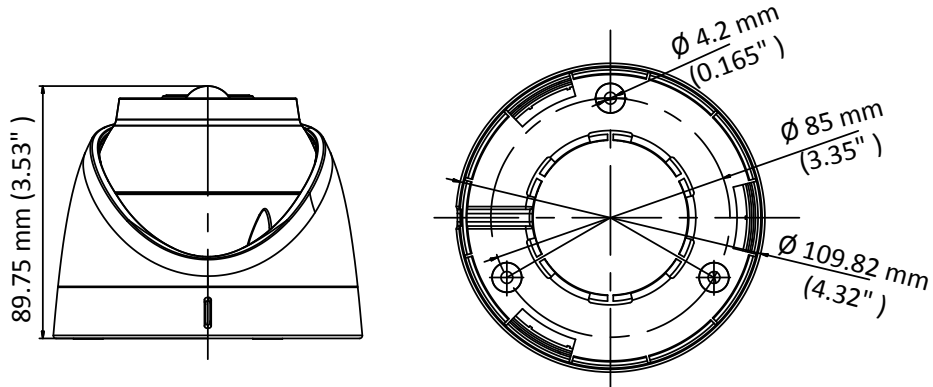

Order Model

DS-2CE71D8T-PIRLO

Dimension