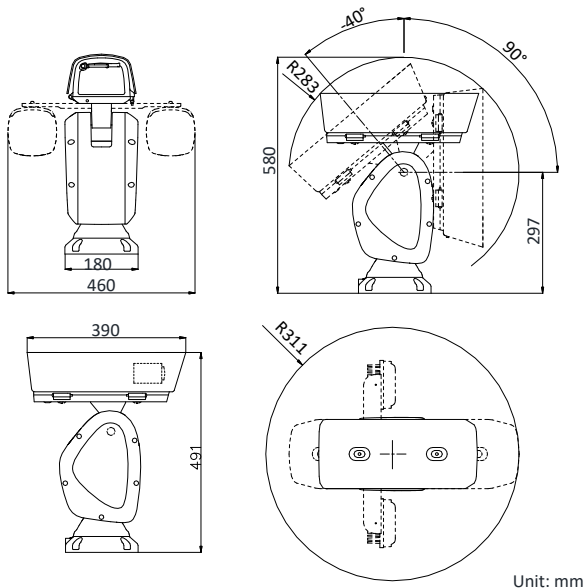

Material	Aluminum alloy ADC12
Dimensions	460 mm × 390 mm × 491 mm (18.11" × 15.35" × 19.33")
Weight	Approx. 13 kg (28.66 lb)

Order Model

DS-2DY9236IX-A, 24 VAC

Dimensions

Unit: mm

Accessories

DS-1693ZJ

Wall Mounting Bracket