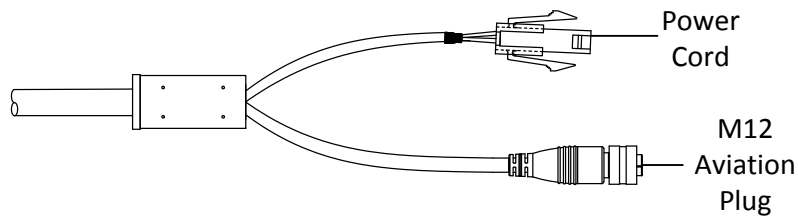

-IM: with 1 M12 aviation plug, 1 Molex plug for DC input

Dimension

Interface Description

	M12 Wire	R-J45 Wire
TX+	1	1
TX-	3	2
RX+	2	3
RX-	4	6

M12 Interface Description

DS-2XM6736FWD-IM Cable Interface Description