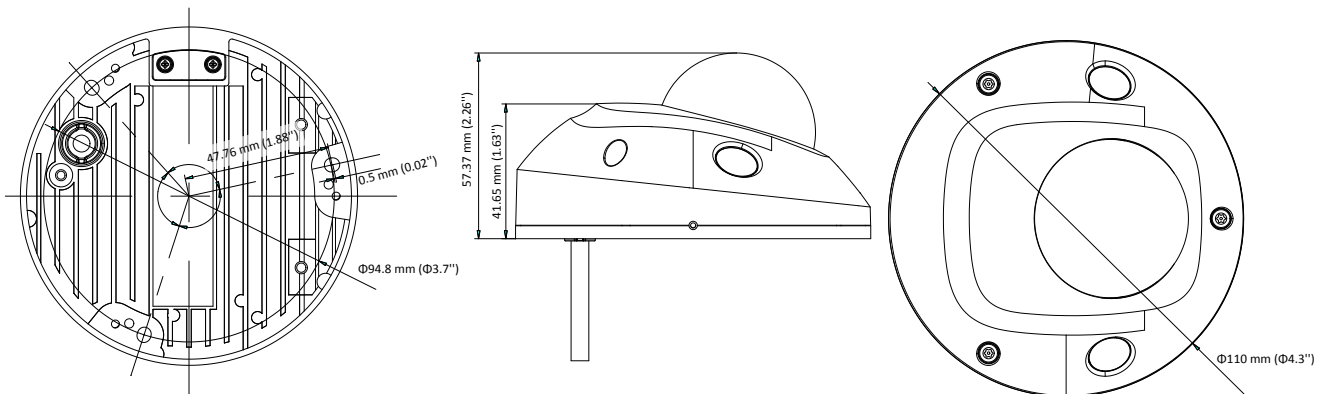

Available Model

DS-2XM6736FWD-I
DS-2XM6736FWD-IS
DS-2XM6736FWD-IM

-I: with Coaxial power plug ($\varnothing$ 5.5 mm) for DC input, 1 RJ45 10M/100M Ethernet port

-IS: with Coaxial power plug ($\varnothing$ 5.5 mm) for DC input, 1 RJ45 10M/100M Ethernet port, 1 audio input (line in), 1 audio output, 1 alarm input and 1 alarm output,

-IM: with 1 M12 aviation plug, 1 Molex plug for DC input

Dimension

Interface Description