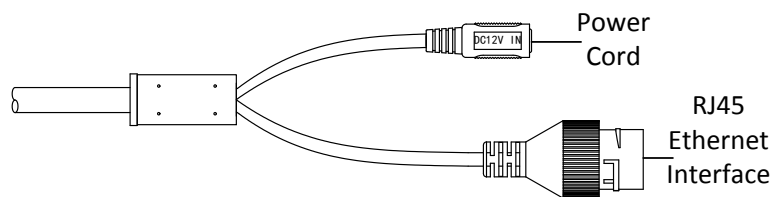

-IM: with 1 M12 aviation plug, 1 Molex plug for DC input

Dimension

Interface Description

	M12 Wire	R-J45 Wire
TX+	1	1
TX-	3	2
RX+	2	3
RX-	4	6

M12 Interface Description

DS-2XM6736FWD-IM Cable Interface Description