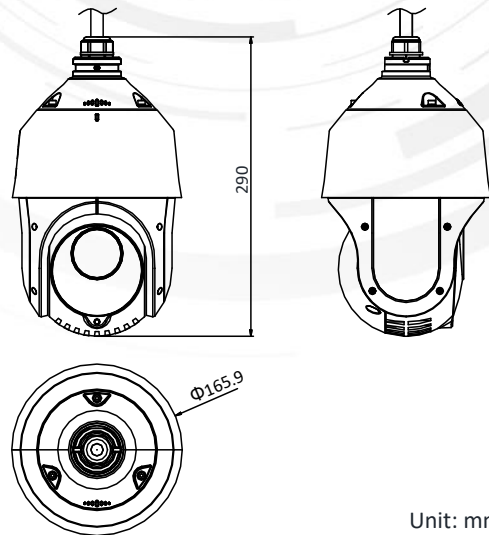

### Key Features

- 1/2.8" progressive scan CMOS
- Up to 1920 × 1080@30fps resolution
- Min. illumination:  
Color: 0.005 Lux @(F1.6, AGC ON)  
B/W: 0.001 Lux @(F1.6, AGC ON)  
0 Lux with IR
- Up to 100 m IR distance
- 15× optical zoom, 16× digital zoom
- 120 dB WDR, 3D DNR, HLC, BLC, Smart IR
- 12 VDC & PoE+ (802.3at, class4)
- Support H.265+/H.265 video compression
- Up to 24 programmable privacy masks
- Support ROI

### Dimensions

Unit: mm