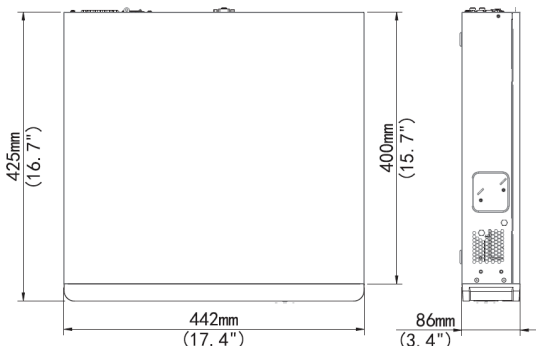

### Boyutları

### Teknik Özellikleri

Model	NVR304-32EP
<b>Video and Audio</b>	
IP Video Input	32 Kanal
Two-way audio Input	1-ch, RCA
<b>Network</b>	
Incoming bandwidth	320Mbps
Outgoing bandwidth	320Mbps
Remote connection	128
<b>Video/Audio Output</b>	
HDMI/VGA Output	HDMI1/VGA: 1920x1080p /60Hz, 1920x1080p /50Hz, 1600x1200 /60Hz, 1280x1024 /60Hz, 1280x720 /60Hz, 1024x768 /60Hz HDMI2: 4K (3840x2160) /60Hz, 4K (3840x2160) /30Hz, 1920x1080p /60Hz, 1920x1080p /50Hz, 1600x1200 /60Hz, 1280x1024 /60Hz, 1280x720 /60Hz, 1024x768 /60Hz
Corridor Mode	Destekler
CVBS Output	N/A
Recording Resolution	12MP/8MP/6MP/5MP/4MP/3MP/1080p/960p/720p/D1/2CIF/CIF
Audio Output	1-ch, RCA
Synchronous Playback	16-ch
<b>Decoding</b>	
Compression	Ultra 265, H.265, H.264
Live view/Playback	12MP/8MP/6MP/5MP/4MP/3MP/1080p/960p/720p/D1/2CIF/CIF
Capability	3 x 12MP@25, 4 x 4K@30, 8 x 4MP@30, 16 x 1080p@30, 32 x 960p@25
<b>Hard Disk</b>	
SATA	4 SATA interfaces
Capacity	up to 8TB for each HDD
<b>Smart</b>	
VCA Detection	Face detection, Intrusion detection, Cross line detection, Audio detection, Defocus detection, Scene change detection, Auto tracking
VCA Search	Face search, Behavior search
Statistical Analysis	People counting
<b>External Interface</b>	
Network Interface	1 RJ-45 10M/100M/1000M self-adaptive Ethernet Interfaces
Serial Interface	1 x RS485
USB Interface	Front panel: 2 x USB2.0, Rear panel: 1 x USB3.0
Alarm In	16-ch
Alarm Out	4-ch
Decoding Card (optional)	N/A
Power Output	12 VDC
<b>PoE</b>	
Interface	16 independent 100 Mbps PoE network interfaces
Max Power	Max 30W for single port, Max 200W in total ( 12.5W for each )
Supported Standard	IEEE 802.3at
<b>General</b>	
Power Supply	100 ~ 240 VAC
Consumption ( without HDD and PoE )	≤ 20 W
Working Environment	-10°C ~ + 55°C ( +14°F ~ +131°F ), Humidity ≤ 90% RH(non-condensing)
Dimensions(W×D×H)	442 mm× 425mm×86mm (17.4" × 16.7"×3.4" )
Weight ( without HDD )	≤ 5.24 Kg ( 11.55 lb )