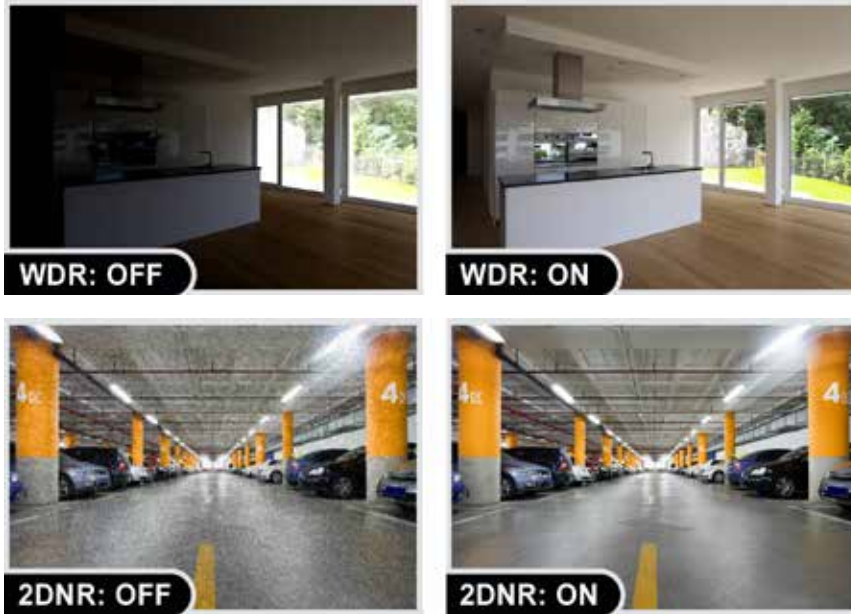

Exceptional Image Quality

Together with powerful image processing attributes like Wide Dynamic Range and Dimensional Noise Reduction technology, the ICA-3150 is able to filter the intense backlight surrounding a subject and remove noises from video signal. Thus, the ICA-3150 offers an extremely sharp and clear image quality even under any challenging lighting conditions.