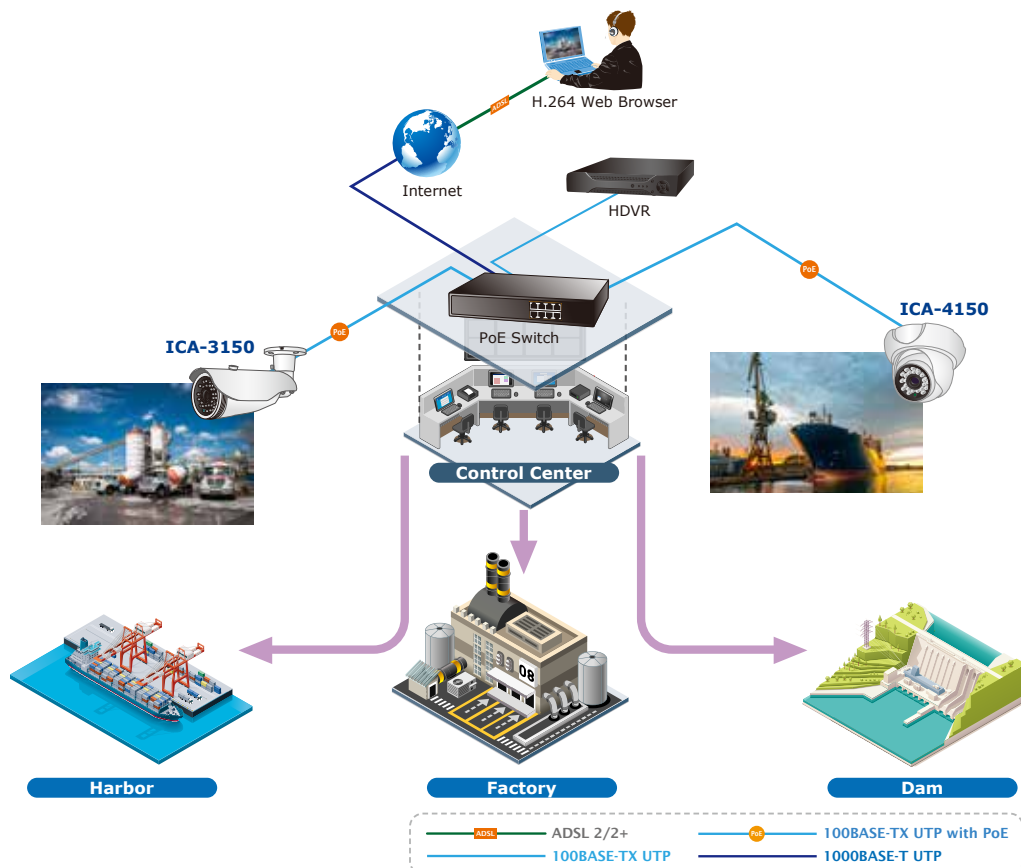

*Flexible Installation and Power Functionality*

The ICA-3150 incorporates IEEE 802.3af Power over Ethernet standard and able to be powered via the network cable from a PoE power sourcing equipment such as PoE Switch and PoE injector. It thus eliminates the need for extra power cables and reduces installation costs while increases the deployment flexibility. The ICA-3150 is ONVIF compliant and interoperable with other brands in the market. The ICA-3150 is indisputably the ideal choice for reliable and high performance surveillance.

**ONVIF Protocol for Surveillance Integration**

**Applications**

PLANET ICA-3150 can perform in various surveillance applications. With high-resolution design, it can capture clear images and is perfect for identifying objects and persons. Moreover, the ICA-3150 supports 802.3af PoE interface, and facilitates the outdoor surveillance applications without worrying the electric source. Besides, HDVR and Web UI management make you easy to do the configuration and live viewing. With so many features offered, the ICA-3150 no doubt is your best choice for outdoor surveillance solution.