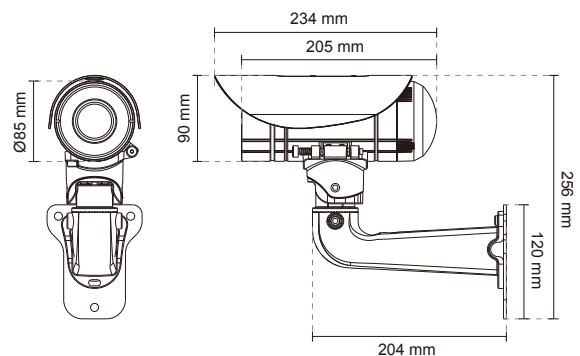

Dimensions

Compatible Accessories

Mounting Kits

Power Adapter

PoE Kits