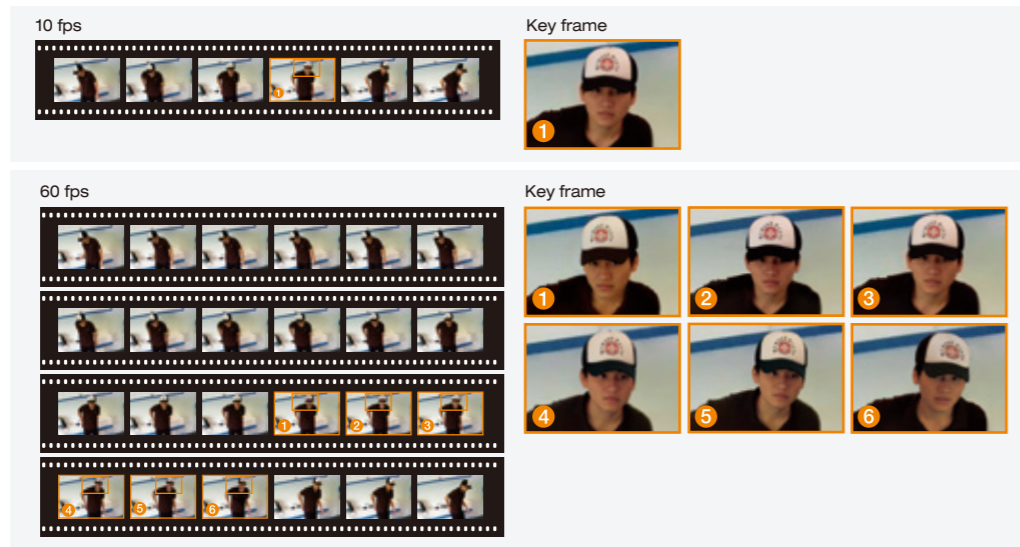

60 fps Raises Recognition Accuracy

The VIVOTEK SD8363E is able to transmit 60 fps @ 720p resolution with H.264 compression, whereas a conventional megapixel camera can generally only achieve 10 to 15 fps due to hardware limitations. 60 fps provides a significant advantage as it enables viewing and recording footage at an exceptional frame rate. This feature provides a more complete record of an event and ensures accurate target identification. The more images or frames that can be captured and delivered to a facial recognition database, the more forensic evidence is available for biometric pairing, significantly increasing the level of accuracy.