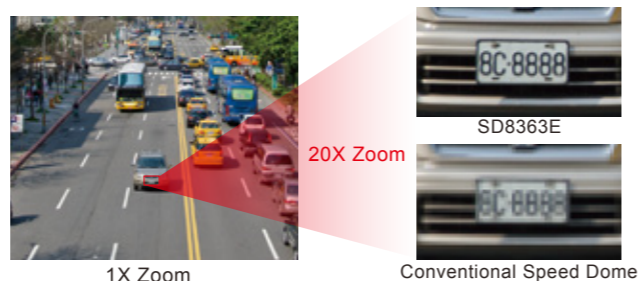

Zoom Enhancement

Utilizing a 20x optical zoom lens, the SD8363E provides close-up images with 1080p detail and effectively extends the user's viewing distance. Even under limited bandwidth environments, users can take advantage of the VIVOTEK Zoom enhancement feature to obtain image detail as high as 1080p resolution using VGA-level bandwidth.