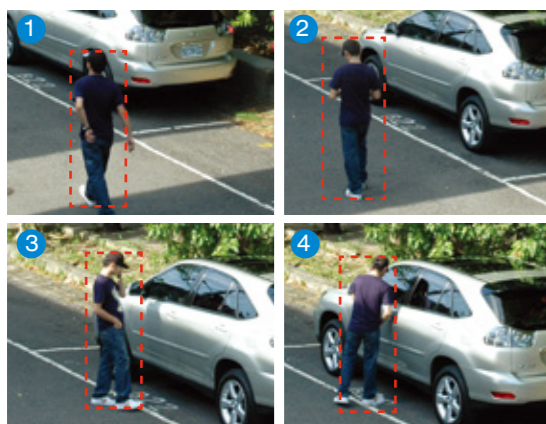

Auto Tracking for Moving Objects

The auto tracking feature provides instantaneous reaction to suspicious moving objects over a wide area before an operator may be aware of activity. Users are able to define the target object size in order to render auto tracking more effectively.