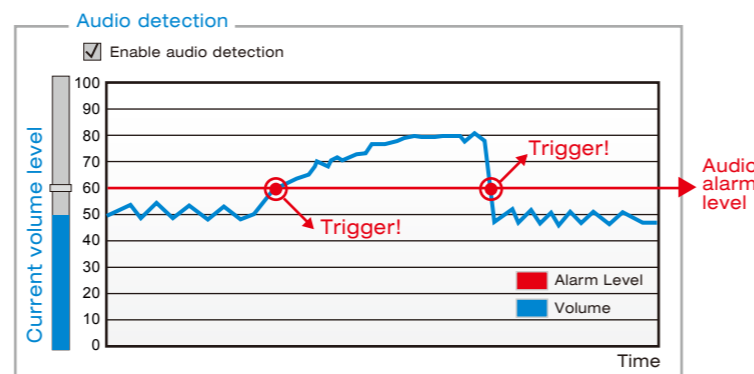

Audio Detection for Instant Alerts

The audio detection feature enables an event trigger when a sudden, unexpected increase or decrease in sound volume occurs so as to alert users of a possible emergency situation.