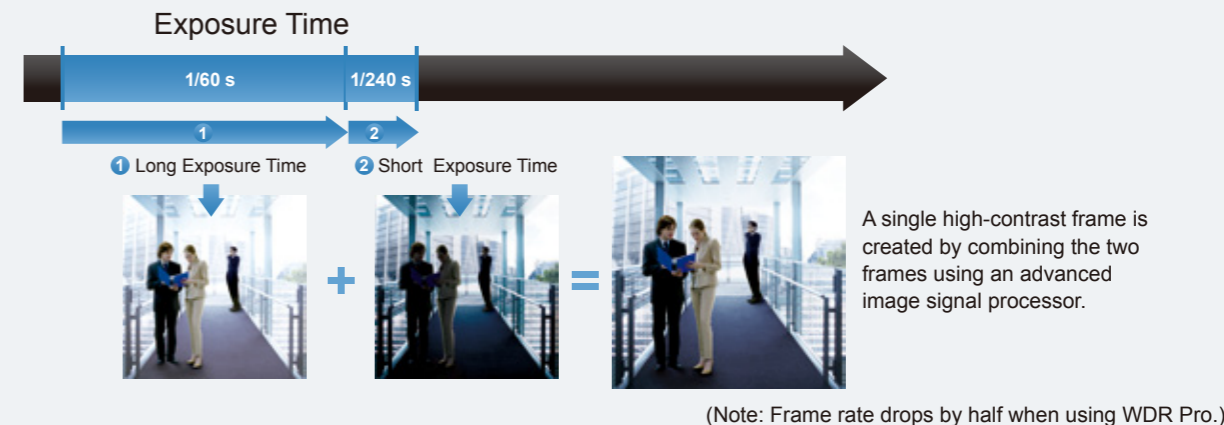

Zoom Enhancement

Utilizing a 20x optical zoom lens, the SD8363E provides close-up images with 1080p detail and effectively extends the user's viewing distance. Even under limited bandwidth environments, users can take advantage of the VIVOTEK Zoom enhancement feature to obtain image detail as high as 1080p resolution using VGA-level bandwidth.

Audio Detection for Instant Alerts

The audio detection feature enables an event trigger when a sudden, unexpected increase or decrease in sound volume occurs so as to alert users of a possible emergency situation.

• WDR Pro

WDR Pro works by capturing alternate frames using different exposure times. An image signal processor (ISP) then uses a sophisticated algorithm to seamlessly combine the optimal portions of these two complementary frames to create a composite frame that retains details in both the dark and bright areas of the field of view.