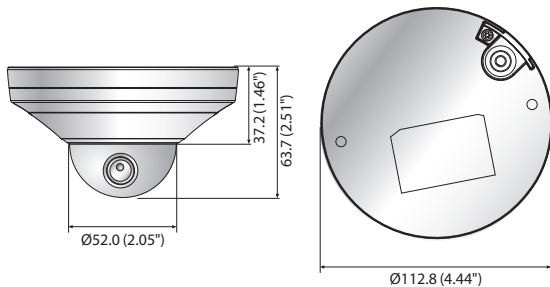

# XNV-6011

2M Vandal-Resistant Network Dome Camera

## Key Features

- Max. 2megapixel (1920 x 1080) resolution
- Built-in 2.8mm fixed lens
- Max. 60fps@all resolutions (H.265 / H.264)
- H.265, H.264, MJPEG codec support, Multiple streaming
- WDR (150dB), Defog
- Loitering, Directional detection, Fog detection, Defocus detection, Digital auto tracking, Heatmap, People counting, Queue management, Tampering
- Motion detection, Handover
- SD / SDHC / SDXC memory slot (Max. 256GB), PoE
- Hallway View, WiseStreamII support
- IP66, IK10, NEMA4X
- LDC support (Lens Distortion Correction)

## Dimensions

Unit : mm (inch)