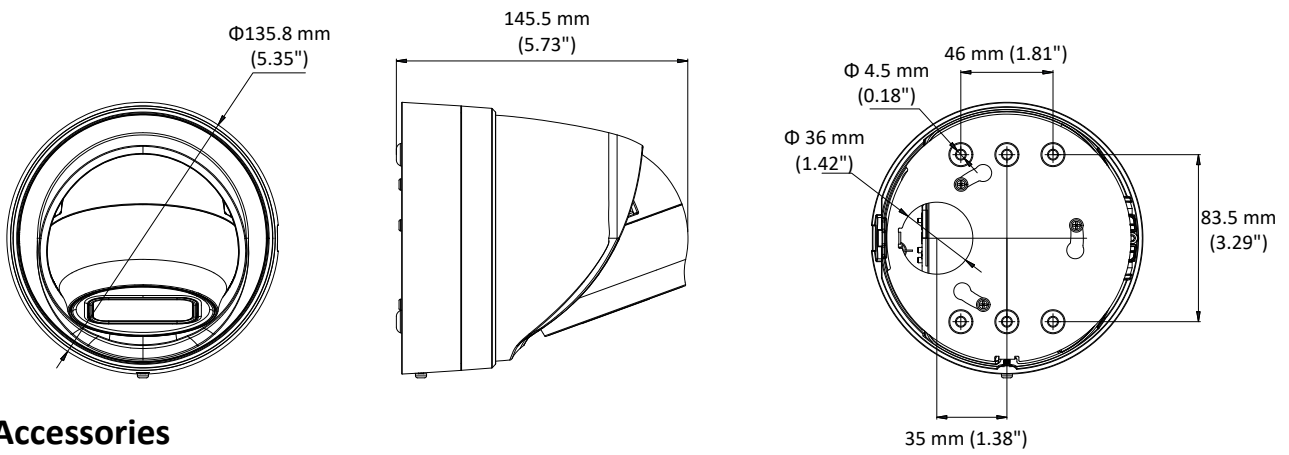

Available Model:

DS-2CD2H25FWD-IZS

Dimensions

Accessories

DS-1473ZJ-135B
Wall Mount
with Junction Box