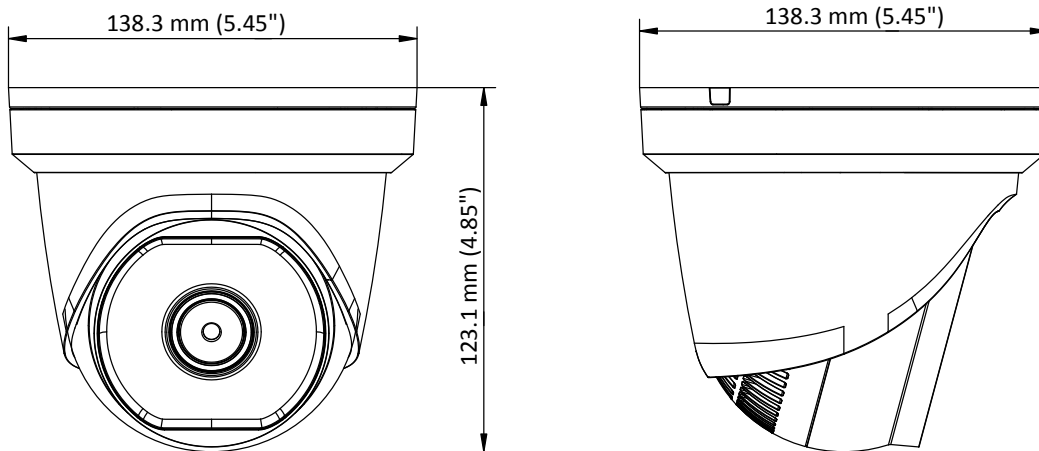

Available Model

DS-2TD1117-3/P

Dimension

Distributed by

**HIKVISION®****Headquarters**

No.555 Qianmo Road, Binjiang District,
Hangzhou 310051, China
T +86-571-8807-5998
overseasbusiness@hikvision.com

Hikvision USA
T +1-909-895-0400
sales.usa@hikvision.com