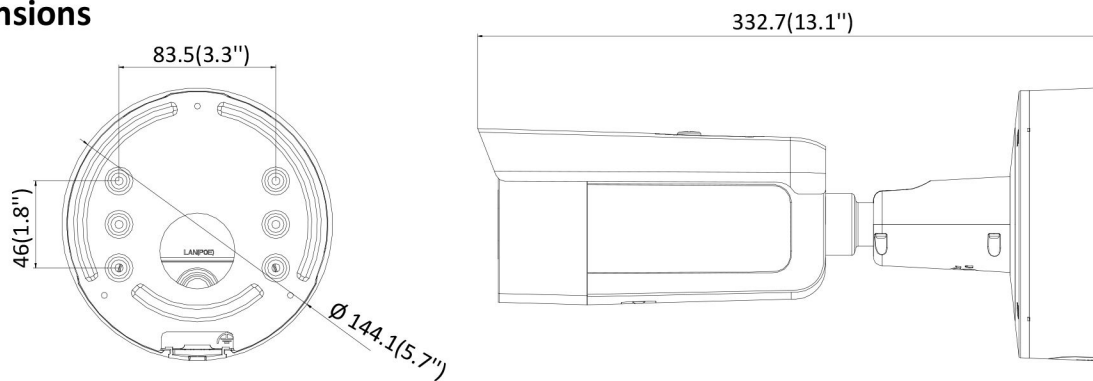

Material	Front cover: metal, back cover: metal
Dimensions	Camera: $\Phi 144 \times 332.7$ mm ($\Phi 5.7'' \times 13.1''$)
Weight	Camera: 1400 g (3.1 lb.) With package: 2500 g (5.5 lb.)

Dimensions

Unit: mm(inch)