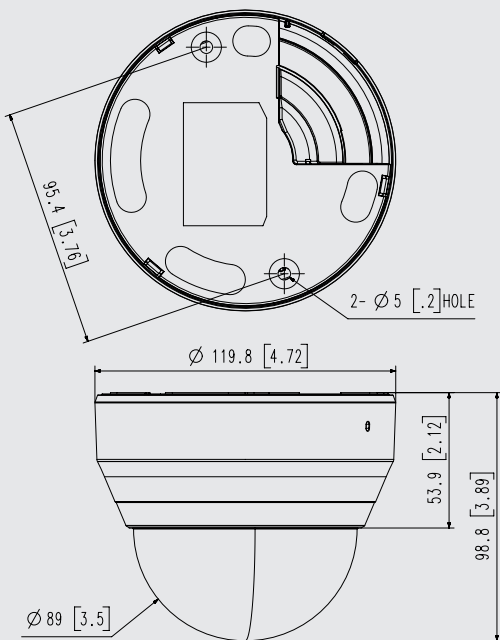

Key Features

- Max. 2megapixel (1920 x 1080) resolution
- 3.2 ~ 10mm varifocal lens
- Max. 30fps@all resolutions (H.264)
- H.264, MJPEG codec supported, Multiple streaming
- Day & Night (ICR), WDR (120dB)
- Tampering, Motion detection
- microSD/SDHC/SDXC memory slot (Max. 32GB), PoE
- Hallway view, WiseStreamII support
- IR viewable length 20m

Dimensions

Unit:mm(inch)

LND-6072R

NETWORK

Application Programming Interface	ONVIF Profile S/G/T SUNAPI(HTTP API)
Webpage Language	English, Korean, Chinese, French, Italian, Spanish, German, Japanese, Russian, Swedish, Portuguese, Czech, Polish, Turkish, Dutch
Web Viewer	Supported OS: Windows 7, 8.1, 10, Mac OS X 10.12, 10.13, 10.14 Recommended Browser: Google Chrome Supported Browser: MS Explore11, MS Edge, Mozilla Firefox(Window 64bit only), Apple Safari(Mac OS X only)
Memory	512MB RAM, 256MB Flash

ENVIRONMENTAL

Operating Temperature / Humidity	-10°C ~ +55°C(+14°F ~ +131°F) / Less than 90% RH
Storage Temperature / Humidity	-30°C ~ +55°C(-22°F ~ +131°F) / Less than 90% RH

ELECTRICAL

Input Voltage	PoE(IEEE802.3af, Class2)
Power Consumption	Max 6.4W, Typical 5.0W

MECHANICAL

Colour / Material	White / Plastic
RAL Code	RAL9003
Product dimensions / weight	$\varnothing 119.8 \times 98.8 \text{mm} (\varnothing 4.72 \times 3.89")$, 315g

DORI

Detect (25PPM/ 8PPF)	Wide: 27.4m(89.85ft) / Tele: 128.8m(422.56ft)
Observe (63PPM/ 19PPF)	Wide: 11.0m(35.94ft) / Tele: 51.5m(169.02ft)
Recognize (125PPM/ 38PPF)	Wide: 5.5m(17.97ft) / Tele: 25.8m(84.51ft)
Identify (250PPM/ 76PPF)	Wide: 2.7m(8.99ft) / Tele: 12.9m(42.26ft)

* The latest product information / specification can be found at hanwha-security.com

* Design and specifications are subject to change without notice.

* Wisenet is the proprietary brand of Hanwha Techwin.