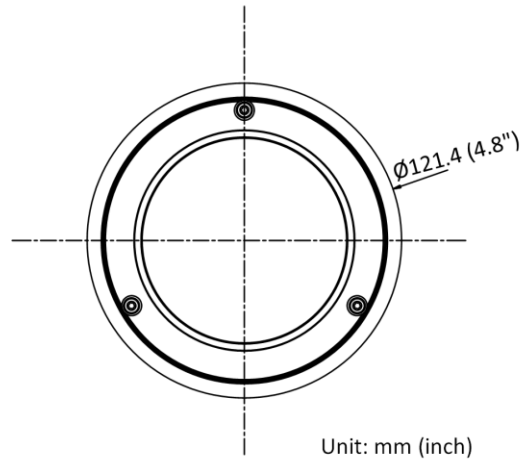

▪ Dimension

Unit: mm (inch)