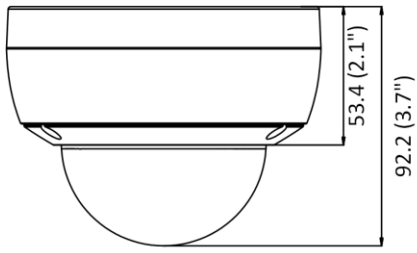

▪ Dimension

Unit: mm (inch)